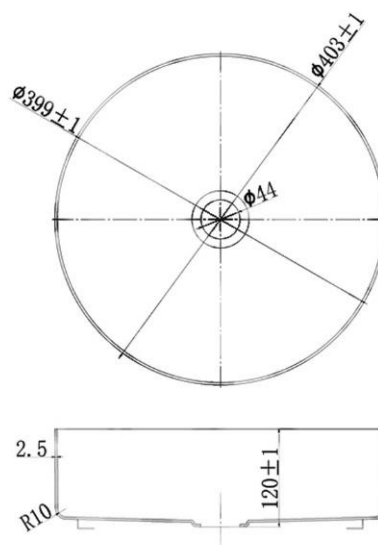

### SPECIFICATIONS

Color	: Brushed Gold, Brushed Brass, Gun Metal
Type	: Counter Basin
Material	: Stainless Steel
Height (mm)	: 120
Depth (mm)	: 403
Shape	: Round

### DRAWING