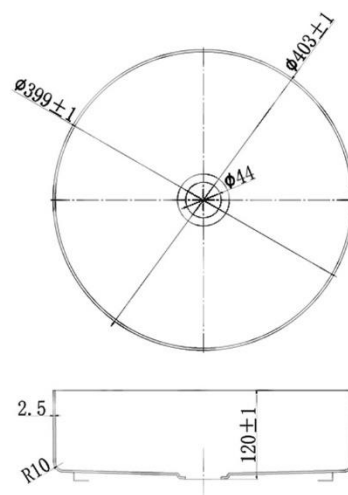

Casa Milano

TECHNICAL DATA SHEET

Casa Milano

Gun Z Wash Basin With Pop Up Drain Brushed Gold

390100105057

The basin has a round, minimalist design with a smooth and flat rim, creating a sleek edge. Its color gives it a luxurious appearance that can add a touch of sophistication to any bathroom decor. The basin is designed for durability and resistance to corrosion and tarnishing, which are inherent benefits of stainless steel. Its surface likely has a satin finish, which helps to hide water spots and fingerprints, ensuring that the basin maintains its beauty with minimal maintenance.

SPECIFICATIONS

Color	: Brushed Gold, Brushed Brass, Gun Metal
Type	: Counter Basin
Material	: Stainless Steel
Height (mm)	: 120
Depth (mm)	: 403
Shape	: Round

DRAWING

TECHNOLOGY

Leak Proof

Durable Materials