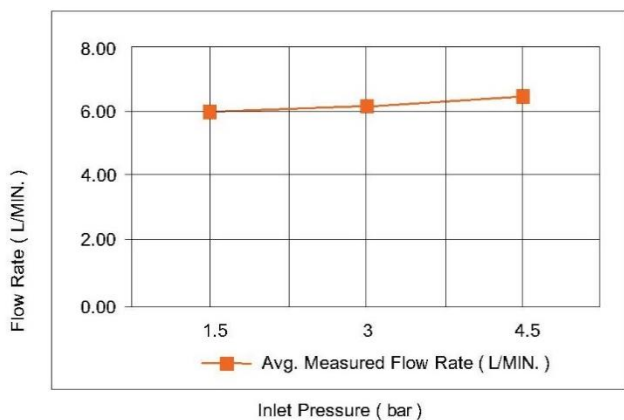

Casa Milano

TECHNICAL DATA SHEET

Casa Milano

Spain Ultra Slim Shower Head Matt Gold

390100104694

The Spain collection Slim Shower Head, Bronze brass is a high-quality shower head that is perfect for anyone looking for a sleek and modern design. The shower head has a unique, ultra-thin design that takes up less space on the wall, making it ideal for small bathrooms.

SPECIFICATIONS

- Color : Available in Chrome, Matt Gold, Matt Black, Bronze Brass,
- Operation Type : Manual
- Flow Rate (liter) : 6.28
- Material : Brass
- Depth (mm) : 55
- Width (mm) : 250
- Shape : Round
- Water Efficiency Rate : ★★★★★

FLOW CHART

DRAWING

TECHNOLOGY

Leak Proof

Durable Materials

ECO Smart

Follow us - casamilanouae

www.casamilanoitaly.com

Email us - info@casamilanoitaly.com

WHATSAPP & TOLL FREE

800 9394