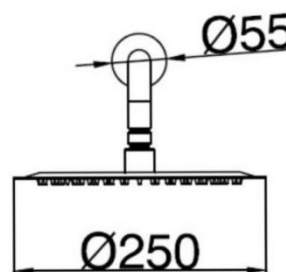

DRAWING

TECHNOLOGY

Leak Proof

Durable Materials

ECO Smart

Follow us - casamilanouae

www.casamilanoitaly.com

Email us - info@casamilanoitaly.com

WHATSAPP & TOLL FREE

800 9394