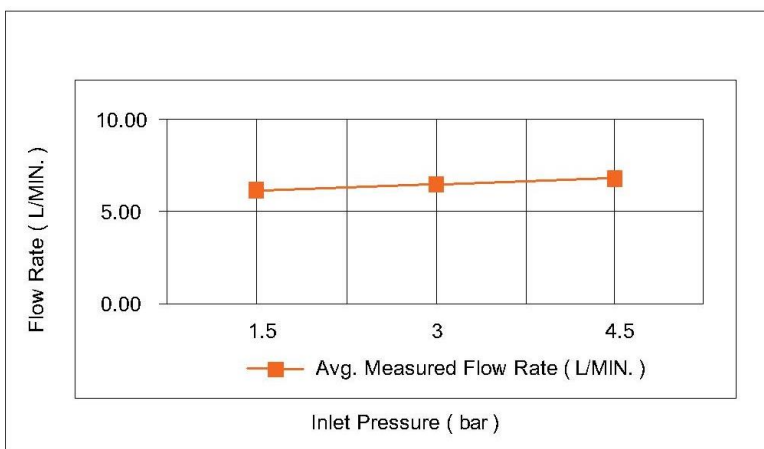

Casa Milano

TECHNICAL DATA SHEET

Casa Milano

Spain Round Hand Shower & Hose Bronze Brass

390100104692

The Spain Round Hand Shower & Hose in Bronze Brass combines minimalist design with functionality to enhance your shower experience. With its sleek and modern appearance, this hand shower set offers both practicality and style, adding a contemporary touch to your bathroom.

SPECIFICATIONS

Color	: Available in Chrome, Matt Gold, Matt Black, Bronze Brass, Matt Grey
Mounting	: Wall Mounted
Flow Rate (litre)	: 6.30
Material	: Brass
Height (mm)	: 25
Depth (mm)	: 188
Shape	: Round

FLOW CHART

DRAWING

TECHNOLOGY

Leak Proof

Durable Materials

ECO Smart

5 YEARS WARRANTY

Follow us - casamilanouae