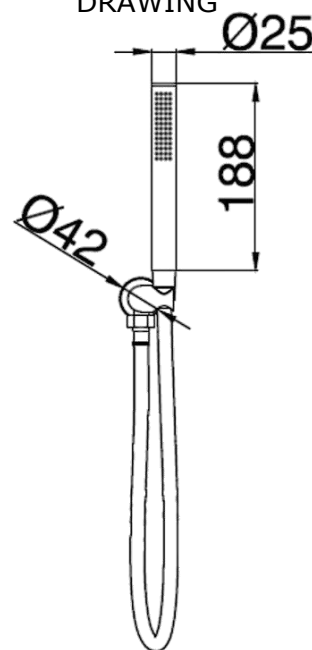

DRAWING

TECHNOLOGY

Leak Proof

Durable Materials

ECO Smart

5 YEARS WARRANTY

Follow us - casamilanouae

www.casamilanoitaly.com

Email us - info@casamilanoitaly.com

WHATSAPP & TOLL FREE

800 9394