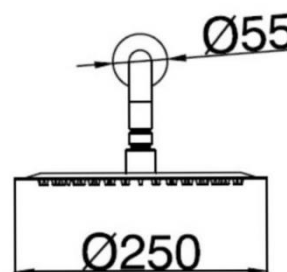

DRAWING

TECHNOLOGY

Leak Proof

Durable Materials

ECO Smart

Follow us - casamilanouae

www.casamilanoitaly.com

Email us - info@casamilanoitaly.com

WHATSAPP & TOLL FREE

800 9394