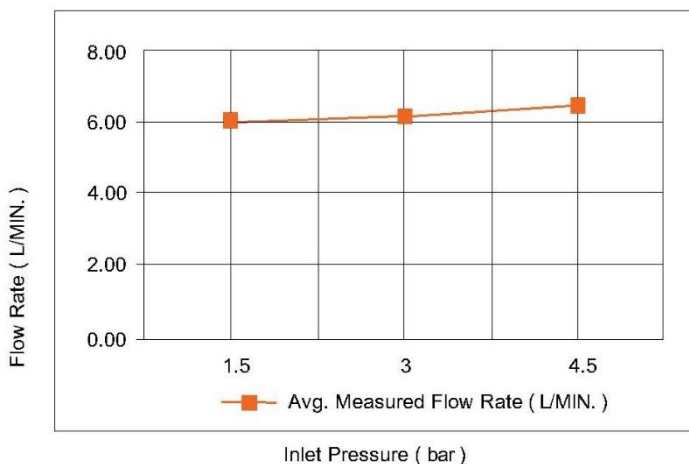

Casa Milano

TECHNICAL DATA SHEET

Casa Milano

Spain Ultra Slim Shower Head Bronze Brass

390100104690

The Spain collection Slim Shower Head, Bronze brass is a high-quality shower head that is perfect for anyone looking for a sleek and modern design. The shower head has a unique, ultra-thin design that takes up less space on the wall, making it ideal for small bathrooms.

SPECIFICATIONS

- Color : Available in Chrome, Matt Gold, Matt Black, Bronze Brass,
- Operation Type : Manual
- Flow Rate (liter) : 6.28
- Material : Brass
- Depth (mm) : 55
- Width (mm) : 250
- Shape : Round
- Water Efficiency Rate : ★★★★★

FLOW CHART

DRAWING

TECHNOLOGY

Leak Proof

Durable Materials

ECO Smart

Follow us - casamilanouae

www.casamilanoitaly.com

Email us - info@casamilanoitaly.com

WHATSAPP & TOLL FREE

800 9394