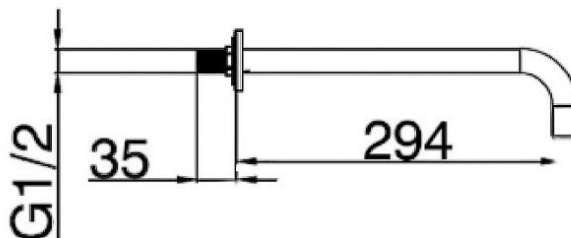

Casa Milano

TECHNICAL DATA SHEET

Casa Milano

Spain Shower Arm Bronze Brass

390100104689

The Spain collection Shower Arm is a modern marvel that redefines your shower experience. With meticulous craftsmanship, this shower arm seamlessly blends form and function, making it a striking focal point that elevates both your shower routine and your bathroom's contemporary aesthetics.

SPECIFICATIONS

Color	: Available in Chrome, Matt Gold, Matt Black, Bronze Brass
Mounting	: Wall Mounted
Material	: Brass
Height (mm)	: 0.5
Depth (mm)	: 294
Shape	: Cylindrical

DRAWING

TECHNOLOGY

Leak Proof