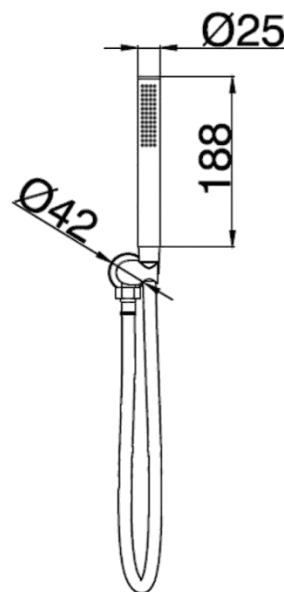

DRAWING

TECHNOLOGY

Leak Proof

Durable Materials

ECO Smart

5 YEARS WARRANTY

Follow us - [casamilano.it](https://www.casamilano.it)

www.casamilano.it

Email us - info@casamilano.it

WHATSAPP & TOLL FREE

800 9394