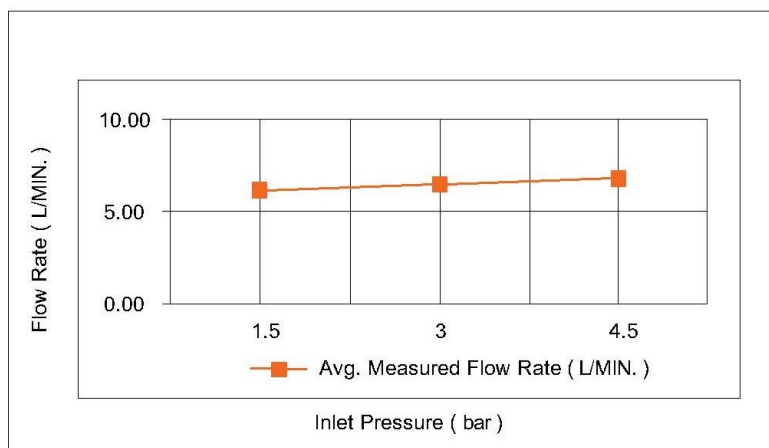

Casa Milano

TECHNICAL DATA SHEET

Casa Milano

Spain Round Hand Shower & Hose Matt Black

390100104688

The Spain Round Hand Shower & Hose in Matt Black combines minimalist design with functionality to enhance your shower experience. With its sleek and modern appearance, this hand shower set offers both practicality and style, adding a contemporary touch to your bathroom.

SPECIFICATIONS

Color	: Available in Chrome, Matt Gold, Matt Black, Bronze Brass, Matt Grey
Mounting	: Wall Mounted
Flow Rate (litre)	: 6.30
Material	: Brass
Height (mm)	: 25
Depth (mm)	: 188
Shape	: Round

FLOW CHART

DRAWING

TECHNOLOGY

Leak Proof

Durable Materials

ECO Smart

5 YEARS WARRANTY

Follow us - [casamilano.it](https://www.casamilano.it)