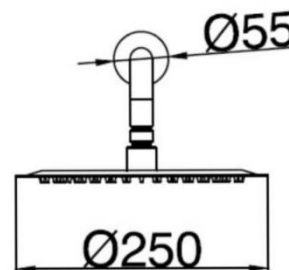

DRAWING

TECHNOLOGY

Leak Proof

Durable Materials

ECO Smart

Follow us - [casamilanouae](https://www.casamilanouae.com)

www.casamilanoitaly.com

Email us - info@casamilanoitaly.com

WHATSAPP & TOLL FREE

800 9394