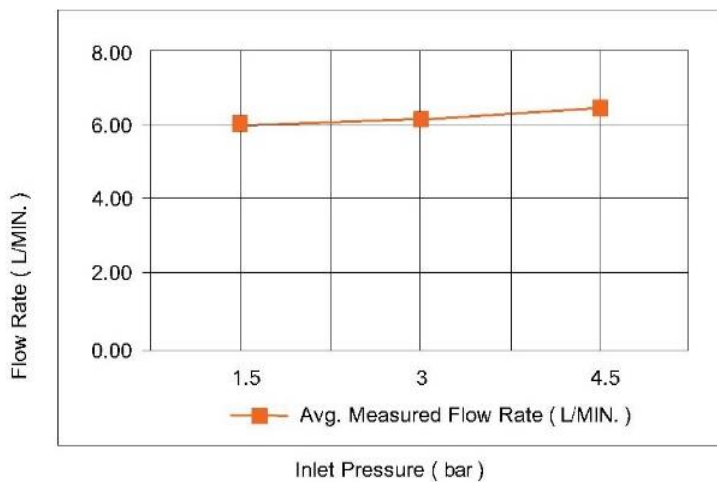

Casa Milano

TECHNICAL DATA SHEET

Casa Milano

Spain Ultra Slim Shower Head Matt Black

390100104686

The Spain collection Slim Shower Head, Bronze brass is a high-quality shower head that is perfect for anyone looking for a sleek and modern design. The shower head has a unique, ultra-thin design that takes up less space on the wall, making it ideal for small bathrooms.

SPECIFICATIONS

Color	: Available in Chrome, Matt Gold, Matt Black, Bronze Brass,
Operation Type	: Manual
Flow Rate (liter)	: 6.28
Material	: Brass
Depth (mm)	: 55
Width (mm)	: 250
Shape	: Round
Water Efficiency Rate	: ★★★★★

FLOW CHART

DRAWING

TECHNOLOGY

Leak Proof

Durable Materials

ECO Smart

Follow us - [casamilanouae](https://www.casamilanouae.com)

www.casamilanoitaly.com

Email us - info@casamilanoitaly.com

WHATSAPP & TOLL FREE

800 9394