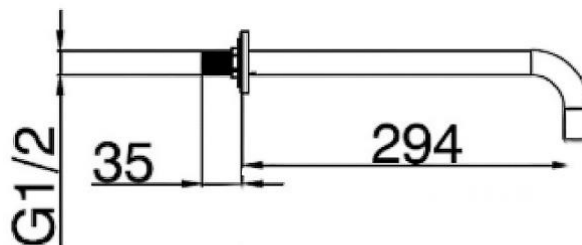

Casa Milano

TECHNICAL DATA SHEET

Casa Milano

Spain Shower Arm Matt Black

390100104685

The Spain collection Shower Arm is a modern marvel that redefines your shower experience. With meticulous craftsmanship, this shower arm seamlessly blends form and function, making it a striking focal point that elevates both your shower routine and your bathroom's contemporary aesthetics.

SPECIFICATIONS

Color	: Available in Chrome, Matt Gold, Matt Black, Bronze Brass
Mounting	: Wall Mounted
Material	: Brass
Height (mm)	: 0.5
Depth (mm)	: 294
Shape	: Cylindrical

DRAWING

TECHNOLOGY

Leak Proof

Durable Materials

ECO Smart

5 YEARS WARRANTY

Follow us - casamilanouae

www.casamilanoitaly.com

Email us - info@casamilanoitaly.com

WHATSAPP & TOLL FREE

800 9394