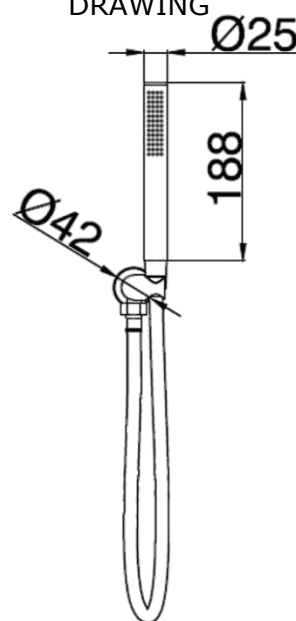

DRAWING

TECHNOLOGY

Leak Proof

Durable Materials

ECO Smart

5 YEARS WARRANTY

Follow us - [casamilanouae](https://www.casamilanouae.com)

www.casamilanoitaly.com

Email us - info@casamilanoitaly.com

WHATSAPP & TOLL FREE

800 9394