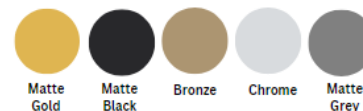

Casa Milano

TECHNICAL DATA SHEET

Casa Milano

Spain Round Hand Shower & Hose Chrome

390100104684

The Spain Round Hand Shower & Hose in Chrome combines minimalist design with functionality to enhance your shower experience. With its sleek and modern appearance, this hand shower set offers both practicality and style, adding a contemporary touch to your bathroom.

SPECIFICATIONS

Color	: Available in Chrome, Matt Gold, Matt Black, Bronze Brass, Matt Grey
Mounting	: Wall Mounted
Flow Rate (litre)	: 6.30
Material	: Brass
Height (mm)	: 25
Depth (mm)	: 188
Shape	: Round