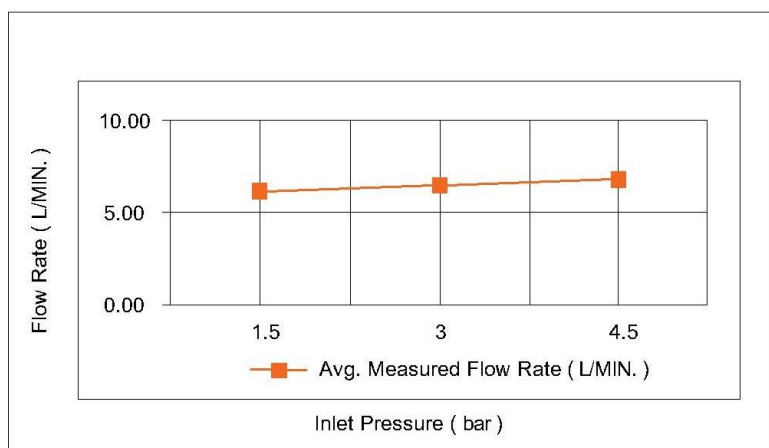

Casa Milano

TECHNICAL DATA SHEET

Casa Milano

Spain Round Hand Shower & Hose Chrome

390100104684

The Spain Round Hand Shower & Hose in Chrome combines minimalist design with functionality to enhance your shower experience. With its sleek and modern appearance, this hand shower set offers both practicality and style, adding a contemporary touch to your bathroom.

SPECIFICATIONS

Color	: Available in Chrome, Matt Gold, Matt Black, Bronze Brass, Matt Grey
Mounting	: Wall Mounted
Flow Rate (litre)	: 6.30
Material	: Brass
Height (mm)	: 25
Depth (mm)	: 188
Shape	: Round

FLOW CHART

DRAWING

TECHNOLOGY

Leak Proof

Durable Materials

ECO Smart

5 YEARS WARRANTY

Follow us - [casamilanouae](https://www.casamilanouae.com)