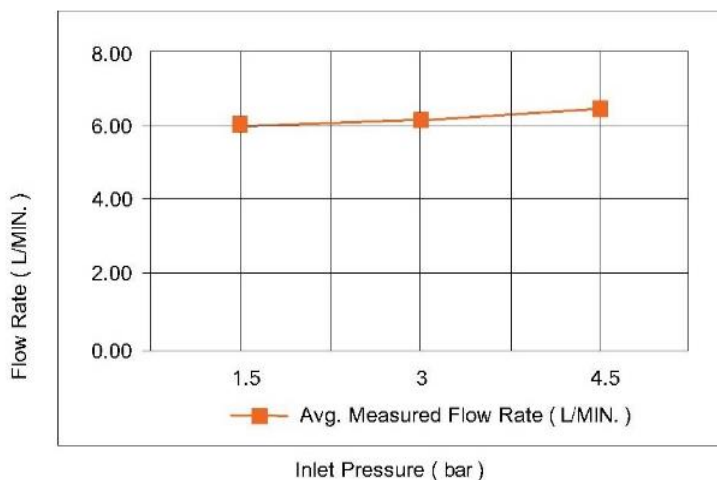

## Casa Milano

Spain Ultra Slim Shower Head Chrome

390100104682

The Spain collection Slim Shower Head, Bronze brass is a high-quality shower head that is perfect for anyone looking for a sleek and modern design. The shower head has a unique, ultra-thin design that takes up less space on the wall, making it ideal for small bathrooms.

### SPECIFICATIONS

Color	: Available in Chrome, Matt Gold, Matt Black, Bronze Brass,
Operation Type	: Manual
Flow Rate (liter)	: 6.28
Material	: Brass
Height (mm)	: 150
Width (mm)	: 250
Shape	: Round
Water Efficiency Rate	: ★★★★★

### FLOW CHART