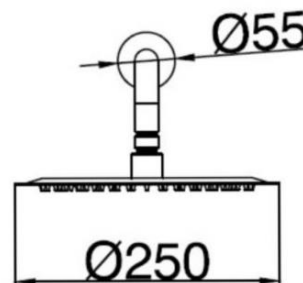

DRAWING

TECHNOLOGY

Leak Proof

Durable Materials

ECO Smart

Follow us - casamilanouae

www.casamilanoitaly.com

Email us - info@casamilanoitaly.com

WHATSAPP & TOLL FREE

800 9394