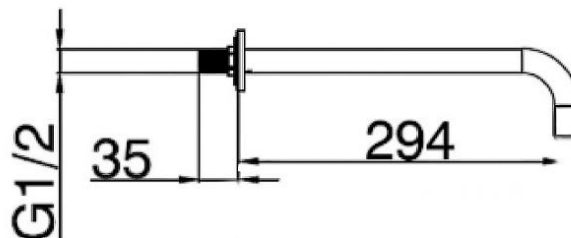

Casa Milano

TECHNICAL DATA SHEET

Casa Milano

Spain Shower Arm Chrome

390100104681

The Spain collection Shower Arm is a modern marvel that redefines your shower experience. With meticulous craftsmanship, this shower arm seamlessly blends form and function, making it a striking focal point that elevates both your shower routine and your bathroom's contemporary aesthetics.

SPECIFICATIONS

Color	: Available in Chrome, Matt Gold, Matt Black, Bronze Brass
Mounting	: Wall Mounted
Material	: Brass
Height (mm)	: 0.5
Depth (mm)	: 294
Shape	: Cylindrical

DRAWING

TECHNOLOGY

Leak Proof

Durable Materials

ECO Smart

5
YEARS
WARRANTY

Follow us - casamilanouae

www.casamilanoitaly.com

Email us - info@casamilanoitaly.com

WHATSAPP & TOLL FREE

800 9394