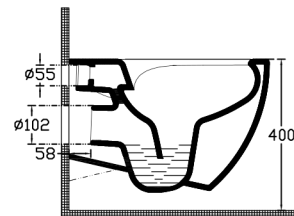

Infinity CleaRimPlus Wall Hung WC

Features

SmartFixPlus Slim Cover
 ClearimPlus SeatPlus
 AquaPlus CleanWash
 SoftClose 4lt

Dimensions

530 x 365 mm

Weight

25 kg

Product Code

Mounting Kit Included

Concealed Cistern Should Be Adjusted To 4lt

WC Seat(Soft-Close, Quick Release) **Must Be Ordered Separately*