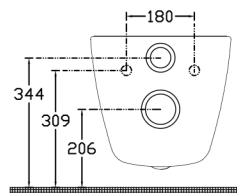

Infinity CleaRimPlus Wall Hung WC

Features

SmartFixPlus Slim Cover
 ClearimPlus SeatPlus
 AquaPlus CleanWash
 SoftClose 4lt

Dimensions

530 x 365 mm

Weight

25 kg

Product Code