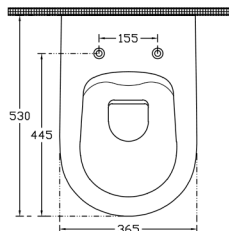

Infinity CleaRimPlus Wall Hung WC

Features

SmartFixPlus Slim Cover
 ClearimPlus SeatPlus
 AquaPlus CleanWash
 SoftClose 4lt

Dimensions

530 x 365 mm

Weight

25 kg

Product Code

Mounting Kit Included

Concealed Cistern Should Be Adjusted To 4lt

WC Seat(Soft-Close, Quick Release) **Must Be Ordered Separately*