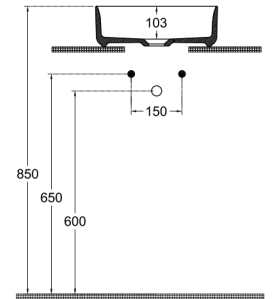

Infinity Countertop Washbasin 36 cm

Features

Without Tap Hole
Without Overflow Hole
Sharp & Slim

Dimensions

360 x 360 mm

Weight

5,8 kg

Product Code

10NF65036

Version

Complementary Products

Plastic Push-Open Ceramic POP-UP

Color

2l - Matte White

2n - Black

2c - Anthracite