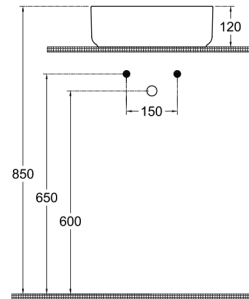

Infinity Countertop Washbasin 36 cm

Features

Without Tap Hole
Without Overflow Hole
Sharp & Slim

Dimensions

360 x 360 mm

Weight

5,8 kg

Product Code

10NF65036

Version

Complementary Products

Plastic Push-Open Ceramic POP-UP

Color

2l - Matte White

2n - Black

2c - Anthracite