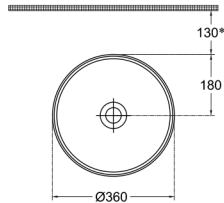

Infinity Countertop Washbasin 36 cm

Features

Without Tap Hole
Without Overflow Hole
Sharp & Slim

Dimensions

360 x 360 mm

Weight

5,8 kg

Product Code

10NF65036

Version

Complementary Products

Plastic Push-Open Ceramic POP-UP

Color

2l - Matte White

2n - Black

2c - Anthracite