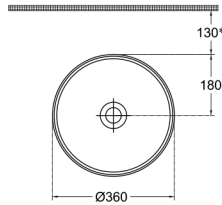

Infinity Countertop Washbasin 36 cm

Features

Without Tap Hole
Without Overflow Hole
Sharp & Slim

Dimensions

360 x 360 mm

Weight

5,8 kg

Product Code

10NF65036

Version

Complementary Products

Plastic Push-Open Ceramic POP-UP

Color

2l - Matte White

2n - Black

2c - Anthracite