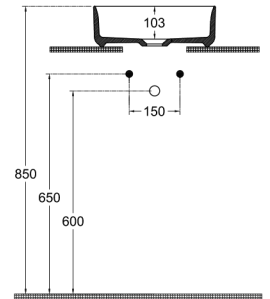

Infinity Countertop Washbasin 36 cm

Features

Without Tap Hole
Without Overflow Hole
Sharp & Slim

Dimensions

360 x 360 mm

Weight

5,8 kg

Product Code

10NF65036

Version

Complementary Products

Plastic Push-Open Ceramic POP-UP

Color

2l - Matte White

2n - Black

2c - Anthracite