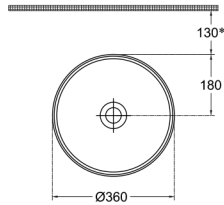

## Infinity Countertop Washbasin 36 cm

### Features

Without Tap Hole  
Without Overflow Hole  
Sharp & Slim

### Dimensions

360 x 360 mm

### Weight

5,8 kg