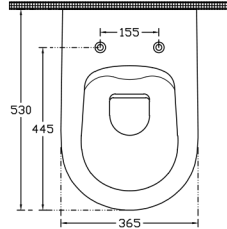

Infinity CleaRimPlus Wall Hung WC

Features

SmartFixPlus Slim Cover
 ClearimPlus SeatPlus
 AquaPlus CleanWash
 SoftClose 4lt

Dimensions

530 x 365 mm

Weight

25 kg

Product Code

Mounting Kit Included

Concealed Cistern Should Be Adjusted To 4lt

WC Seat(Soft-Close, Quick Release) **Must Be Ordered Separately*