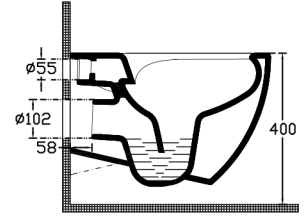

Infinity CleaRimPlus Wall Hung WC

Features

SmartFixPlus Slim Cover
 ClearimPlus SeatPlus
 AquaPlus CleanWash
 SoftClose 4lt

Dimensions

530 x 365 mm

Weight

25 kg

Product Code

Mounting Kit Included

Concealed Cistern Should Be Adjusted To 4lt

WC Seat(Soft-Close, Quick Release) **Must Be Ordered Separately*