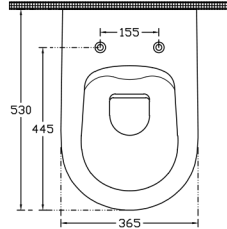

Infinity CleaRimPlus Wall Hung WC

Features

SmartFixPlus Slim Cover
ClearimPlus SeatPlus
AquaPlus CleanWash
SoftClose 4lt

Dimensions

530 x 365 mm

Weight

25 kg

Product Code

10NF02001

Version

Complementary Products

40KF02001-S WC Seat (Soft-Close, Quick Release)

Color

Product Note

Mounting Kit Included

Concealed Cistern Should Be Adjusted To 4lt

WC Seat(Soft-Close, Quick Release) **Must Be Ordered Separately*