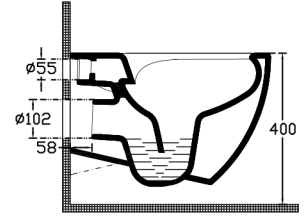

Infinity CleaRimPlus Wall Hung WC

Features

SmartFixPlus Slim Cover
ClearimPlus SeatPlus
AquaPlus CleanWash
SoftClose 4lt

Dimensions

530 x 365 mm

Weight

25 kg

Product Code

10NF02001

Version

Complementary Products

40KF02001-S WC Seat (Soft-Close, Quick Release)

Color

Product Note

Mounting Kit Included

Concealed Cistern Should Be Adjusted To 4lt

WC Seat(Soft-Close, Quick Release) **Must Be Ordered Separately*