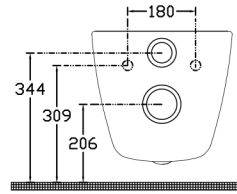

Infinity CleaRimPlus Wall Hung WC

Features

SmartFixPlus Slim Cover
ClearimPlus SeatPlus
AquaPlus CleanWash
SoftClose 4lt

Dimensions

530 x 365 mm

Weight

25 kg

Product Code

10NF02001

Version

Complementary Products

40KF02001-S WC Seat (Soft-Close, Quick Release)

Color

Product Note

Mounting Kit Included

Concealed Cistern Should Be Adjusted To 4lt

WC Seat(Soft-Close, Quick Release) **Must Be Ordered Separately*