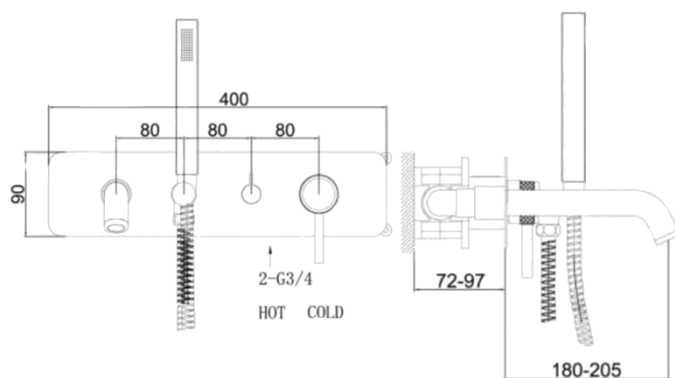

DRAWING

TECHNOLOGY

Leak Proof

Durable Materials

ECO Smart

5
YEARS
WARRANTY

Follow us - [casamilanouae](https://www.casamilanouae.com)

www.casamilanoitaly.com

Email us - info@casamilanoitaly.com

WHATSAPP & TOLL FREE

800 9394