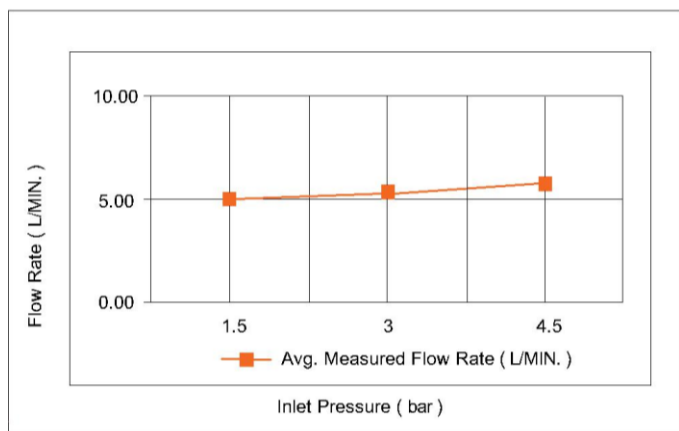

**TECHNICAL DATA SHEET**

**Casa Milano**

Spain Concealed Shower Mixer With Spout Matt Grey

**390100103367**

The luxurious Spain Collection concealed shower mixer with a 2-way diverter is sleek and functional bathroom fixture that offers convenience and versatility.

**SPECIFICATIONS**

- Color : Available in Chrome, Matt Gold, Matt Black, Bronze Brass, Matt Grey
- Mounting : Concealed
- Operation Type : Manual
- Flow Rate (litre) : 5.35
- Material : Brass
- Height (mm) : 90
- Depth (mm) : 180-205
- Shape : Rectangle
- Water Efficiency Rate : ★★★★★

**FLOW CHART**

**DRAWING**

**TECHNOLOGY**

Leak Proof

Durable Materials

ECO Smart

**5**  
YEARS  
WARRANTY

Follow us - [casamilanouae](https://www.casamilanouae.com)