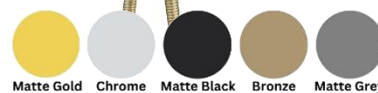

### SPECIFICATIONS

- Color : Available in Chrome, Matt Gold, Matt Black, Bronze Brass, Matt Grey
- Mounting : Concealed
- Operation Type : Manual
- Flow Rate (litre) : 5.35
- Material : Brass
- Height (mm) : 90
- Depth (mm) : 180-205
- Shape : Rectangle
- Water Efficiency Rate : ★★★★★