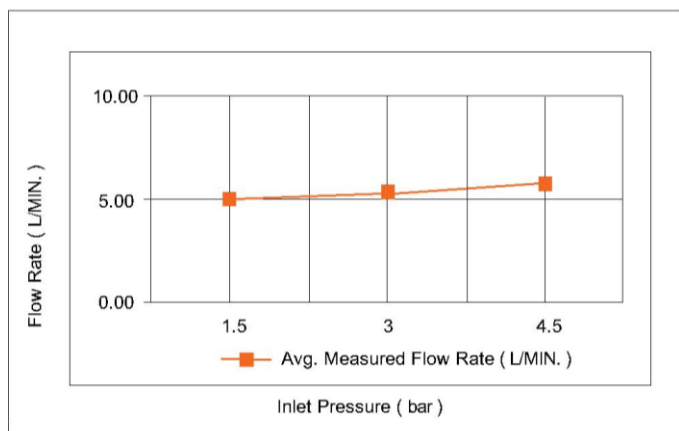

### SPECIFICATIONS

- Color : Available in Chrome, Matt Gold, Matt Black, Bronze Brass, Matt Grey
- Mounting : Concealed
- Operation Type : Manual
- Flow Rate (litre) : 5.35
- Material : Brass
- Height (mm) : 90
- Depth (mm) : 180-205
- Shape : Rectangle
- Water Efficiency Rate : ★★★★★

### FLOW CHART