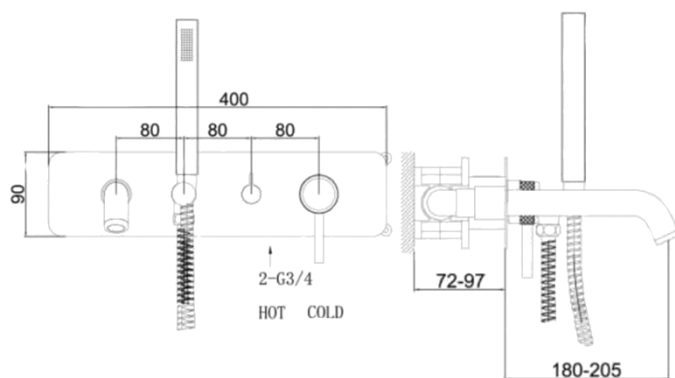

DRAWING

TECHNOLOGY

Leak Proof

Durable Materials

ECO Smart

5 YEARS WARRANTY

Follow us - casamilanouae

www.casamilanoitaly.com

Email us - info@casamilanoitaly.com

WHATSAPP & TOLL FREE

800 9394