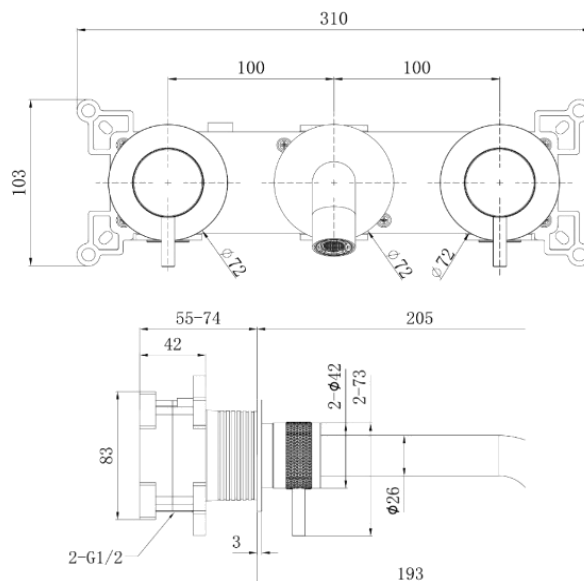

DRAWING

TECHNOLOGY

Leak Proof

Durable Materials

ECO Smart

5 YEARS WARRANTY

Follow us - [casamilanouae](https://www.casamilanouae.com)

www.casamilanoitaly.com

Email us - info@casamilanoitaly.com

WHATSAPP & TOLL FREE

800 9394