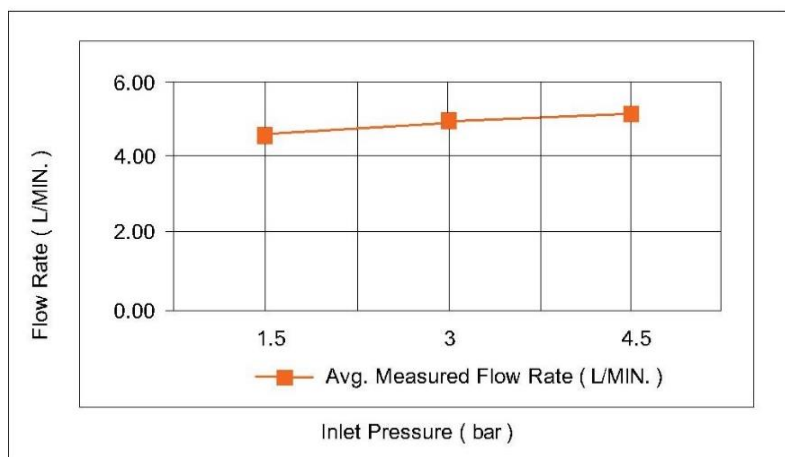

Casa Milano

TECHNICAL DATA SHEET

Casa Milano

Spain Concealed Basin Mixer Bronze Brass

390100103363

The Luxurious Spain Collection is known for its almost surreal atmosphere. Bring a touch of Casa Milano Home with this impeccably designed bathroom sink faucet.

SPECIFICATIONS

Color	: Available in Chrome, Matt Gold, Matt Black, Bronze Matt Grey, Saffron Gold, Brushed Nickel, Rust Copper
Mounting	: Wall Mounted
Operation Type	: Manual
Flow Rate (liter)	: 4.91
Tap Holes	: 3 Holes
Material	: Stainless steel
Height (mm)	: 60
Depth (mm)	: 210
Shape	: Round
Water Efficiency Rate	: ★★★★★

FLOW CHART

DRAWING

TECHNOLOGY

Leak Proof

Durable Materials

ECO Smart

5 YEARS WARRANTY

Follow us - [casamilanouae](https://www.casamilanouae.com)