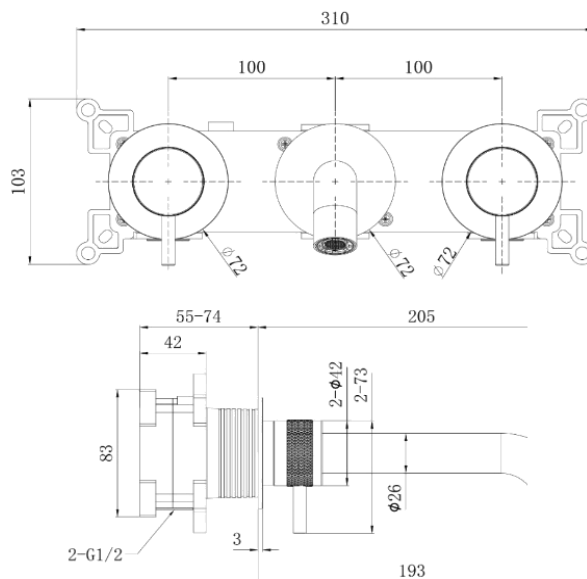

DRAWING

TECHNOLOGY

Leak Proof

Durable Materials

ECO Smart

5 YEARS WARRANTY

Follow us - [casamilanouae](https://www.casamilanouae.com)

www.casamilanoitaly.com

Email us - info@casamilanoitaly.com

WHATSAPP & TOLL FREE

800 9394