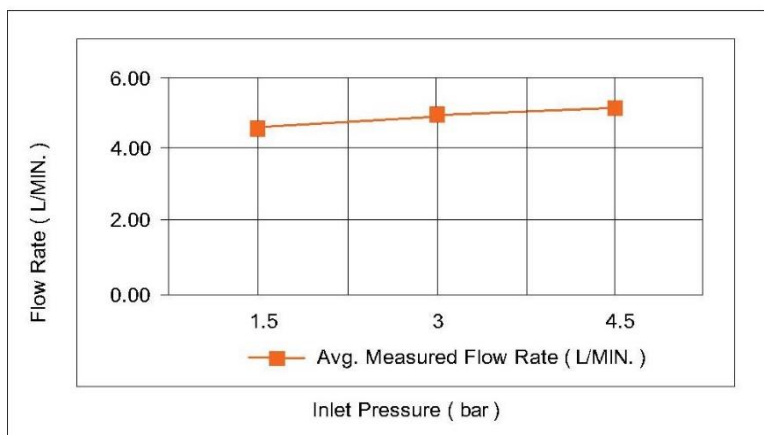

Casa Milano

TECHNICAL DATA SHEET

Casa Milano

Spain Concealed Basin Mixer Matt Grey

390100103362

The Luxurious Spain Collection is known for its almost surreal atmosphere. Bring a touch of Casa Milano Home with this impeccably designed bathroom sink faucet.

SPECIFICATIONS

Color	: Available in Chrome, Matte Gold, Matte Black, Bronze, Matt Grey, Saffron Gold, Brushed Nickel, Rust Copper
Mounting	: Wall Mounted
Operation Type	: Manual
Flow Rate (liter)	: 4.91
Tap Holes	: 3 Holes
Material	: Stainless steel
Height (mm)	: 103
Depth (mm)	: 310
Shape	: Round
Water Efficiency Rate	: ★★★★★

FLOW CHART

DRAWING

TECHNOLOGY

Leak Proof

Durable Materials

ECO Smart

5 YEARS WARRANTY

Follow us - [casamilanouae](https://www.casamilanouae.com)