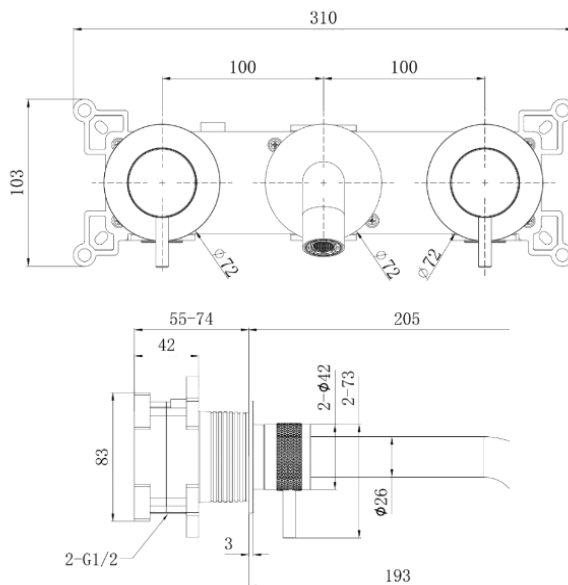

DRAWING

TECHNOLOGY

Leak Proof

Durable Materials

ECO Smart

5 YEARS WARRANTY

Follow us - [casamilanouae](https://www.casamilanouae.com)

www.casamilanoitaly.com

Email us - info@casamilanoitaly.com

WHATSAPP & TOLL FREE

800 9394