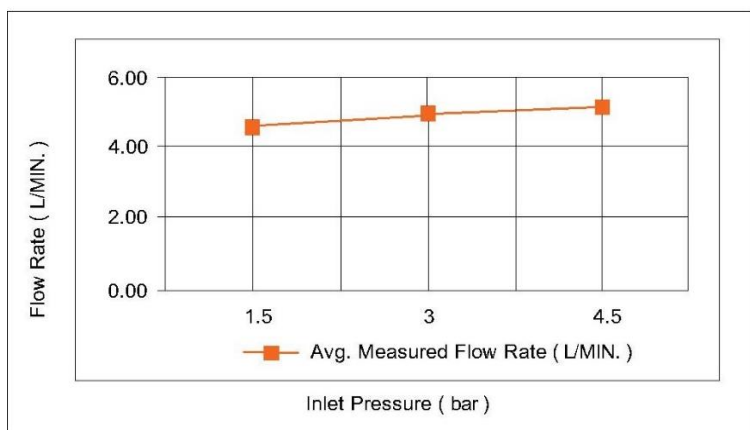

SPECIFICATIONS

Color	: Available in Chrome, Matt Gold, Matt Black, Bronze Matt Grey, Saffron Gold, Brushed Nickel, Rust Copper
Mounting	: Wall Mounted
Operation Type	: Manual
Flow Rate (liter)	: 4.91
Tap Holes	: 3 Holes
Material	: Stainless steel
Height (mm)	: 103
Depth (mm)	: 310
Shape	: Round
Water Efficiency Rate	: ★★★★★

FLOW CHART

DRAWING

TECHNOLOGY

Leak Proof

Durable Materials

ECO Smart

5 YEARS WARRANTY

Follow us - [casamilanouae](https://www.casamilanouae.com)