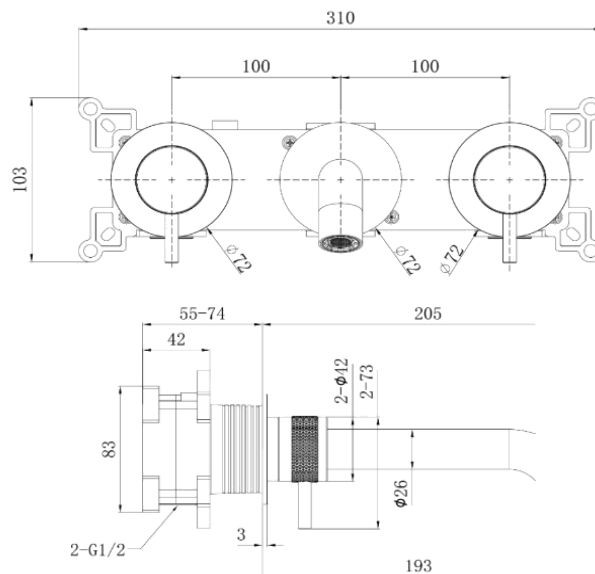

DRAWING

TECHNOLOGY

Leak Proof

Durable Materials

ECO Smart

5 YEARS WARRANTY

Follow us - [casamilanouae](https://www.casamilanouae.com)

www.casamilanoitaly.com

Email us - info@casamilanoitaly.com

WHATSAPP & TOLL FREE

800 9394