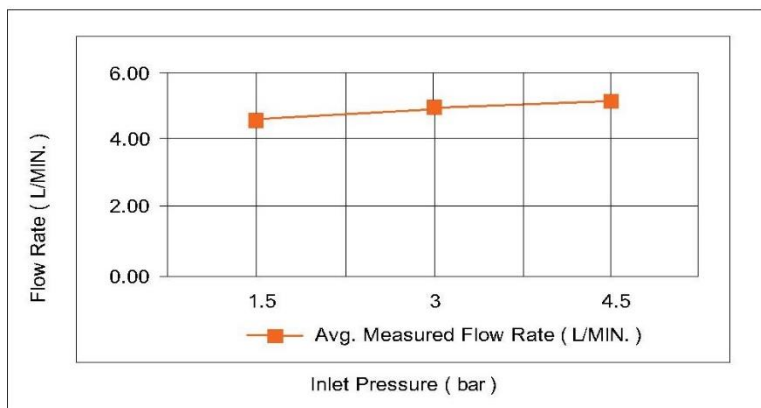

SPECIFICATIONS

Color	: Available in Chrome, Matt Gold, Matt Black, Bronze, Matt Grey, Saffron Gold, Brushed Nickel, Rust Copper
Mounting	: Wall Mounted
Operation Type	: Manual
Flow Rate (liter)	: 4.91
Tap Holes	: 3 Holes
Material	: Stainless steel
Height (mm)	: 103
Depth (mm)	: 310
Shape	: Round
Water Efficiency Rate	: ★★★★★

FLOW CHART

DRAWING

TECHNOLOGY

Leak Proof

Durable Materials

ECO Smart

5 YEARS WARRANTY

Follow us - [casamilanouae](https://www.casamilanouae.com)