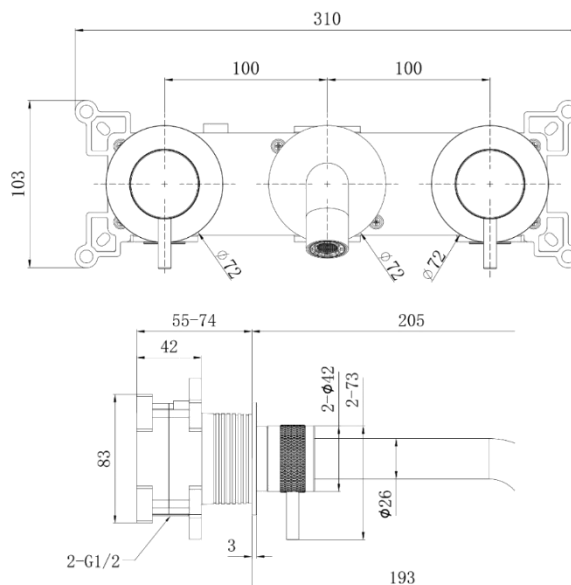

DRAWING

TECHNOLOGY

Leak Proof

Durable Materials

ECO Smart

5 YEARS WARRANTY

Follow us - casamilanouae

www.casamilanoitaly.com

Email us - info@casamilanoitaly.com

WHATSAPP & TOLL FREE

800 9394