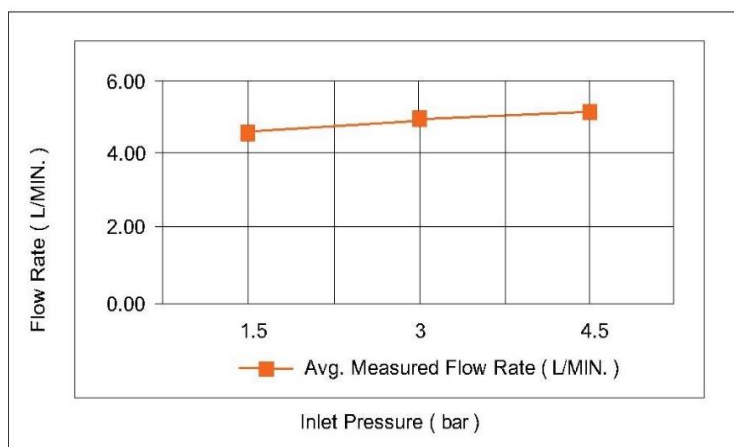

SPECIFICATIONS

- Color : Available in Chrome, Matt Gold, Matt Black, Bronze
Matt Grey, Saffron Gold, Brushed Nickel, Rust Copper
- Mounting : Wall Mounted
- Operation Type : Manual
- Flow Rate (liter) : 4.91
- Tap Holes : 3 Holes
- Material : Stainless steel
- Height (mm) : 103
- Depth (mm) : 310
- Shape : Round
- Water Efficiency Rate : ★★★★★

FLOW CHART

DRAWING

TECHNOLOGY

Leak Proof

Durable Materials

ECO Smart

5 YEARS WARRANTY

Follow us - casamilanouae