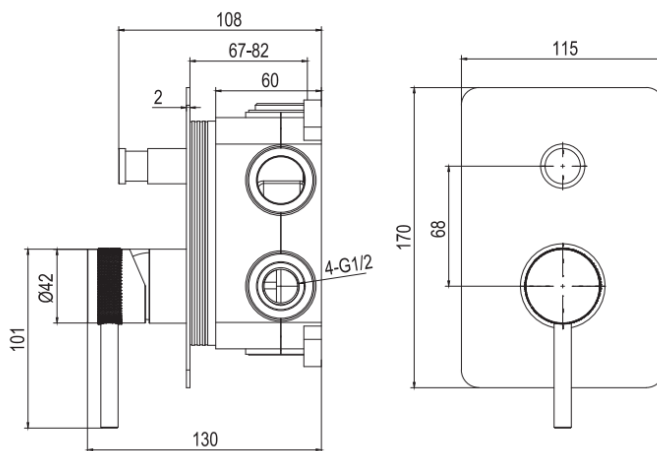

DRAWING

TECHNOLOGY

Leak Proof

Durable Materials

ECO Smart

5 YEARS WARRANTY

Follow us - [casamilanouae](https://www.casamilanouae.com)

www.casamilanoitaly.com

Email us - info@casamilanoitaly.com

WHATSAPP & TOLL FREE

800 9394