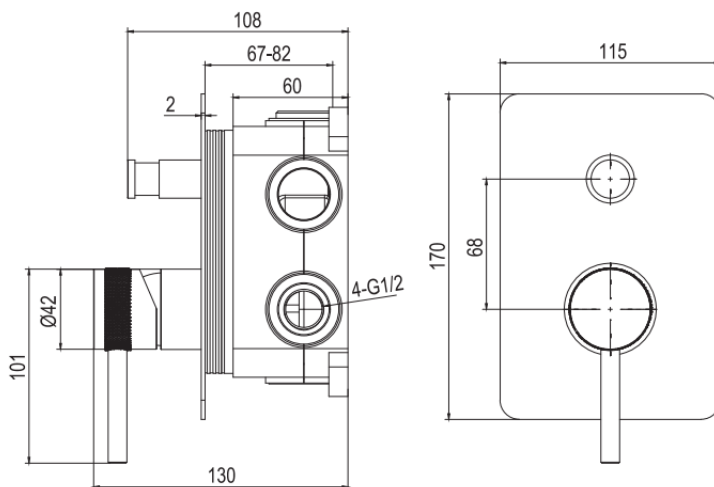

Casa Milano

TECHNICAL DATA SHEET

Casa Milano

Spain Concealed Shower Mixer Matte Black

390100103357

The luxurious Spain Collection concealed shower mixer with a 2-way diverter is sleek and functional bathroom fixture that offers convenience and versatility.

SPECIFICATIONS

- Color : Available in Chrome, Matte Gold, Matte Black, Bronze Brass, Matte Grey
- Mounting : Concealed
- Operation Type : Manual
- Material : Brass
- Height (mm) : 170
- Depth (mm) : 115
- Shape : Rectangle
- Water Efficiency Rate : ★★★★★

DRAWING

TECHNOLOGY

Leak Proof

Durable Materials

ECO Smart

5 YEARS WARRANTY

Follow us - [casamilanouae](https://www.casamilanouae.com)

www.casamilanoitaly.com

Email us - info@casamilanoitaly.com

WHATSAPP & TOLL FREE

800 9394