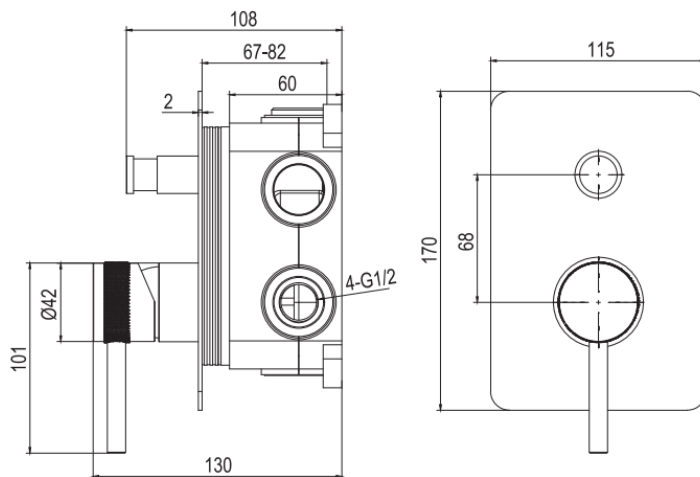

DRAWING

TECHNOLOGY

Leak Proof

Durable Materials

ECO Smart

5
YEARS
WARRANTY

Follow us - [casamilano.com](https://www.casamilano.com)

www.casamilano.com

Email us - info@casamilanoitaly.com

WHATSAPP & TOLL FREE

800 9394