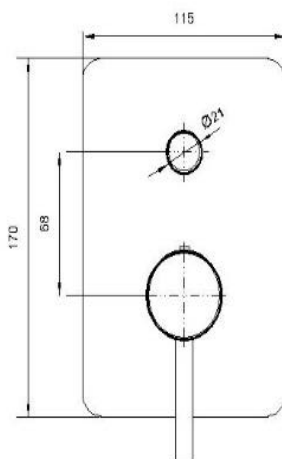

Casa Milano

TECHNICAL DATA SHEET

Casa Milano

Spain Concealed Shower Mixer Matt Gold

390100103355

The luxurious Spain Collection concealed shower mixer with a 2-way diverter is sleek and functional bathroom fixture that offers convenience and versatility.

SPECIFICATIONS

- Color : Available in Chrome, Matt Gold, Matt Black, Matt Grey and Bronze Brass
- Mounting : Concealed
- Operation Type : Manual
- Material : Brass
- Height (mm) : 170
- Depth (mm) : 115
- Shape : Rectangle
- Water Efficiency Rate : ★★★★★

DRAWING

TECHNOLOGY

Leak Proof

Durable Materials

ECO Smart

5
YEARS
WARRANTY

Follow us - [casamilanouae](https://www.casamilanouae.com)

www.casamilanoitaly.com

Email us - info@casamilanoitaly.com

WHATSAPP & TOLL FREE

800 9394