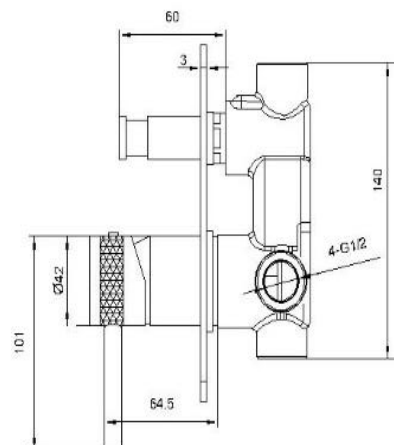

Casa Milano

TECHNICAL DATA SHEET

Casa Milano

Spain Concealed Shower Mixer Matt Gold

390100103355

The luxurious Spain Collection concealed shower mixer with a 2-way diverter is sleek and functional bathroom fixture that offers convenience and versatility.

SPECIFICATIONS

- Color : Available in Chrome, Matt Gold, Matt Black, Matt Grey and Bronze Brass
- Mounting : Concealed
- Operation Type : Manual
- Material : Brass
- Height (mm) : 170
- Depth (mm) : 115
- Shape : Rectangle
- Water Efficiency Rate : ★★★★★

DRAWING

TECHNOLOGY

Leak Proof

Durable Materials

ECO Smart

5
YEARS
WARRANTY

Follow us - [casamilanouae](https://www.casamilanouae.com)

www.casamilanoitaly.com

Email us - info@casamilanoitaly.com

WHATSAPP & TOLL FREE

800 9394