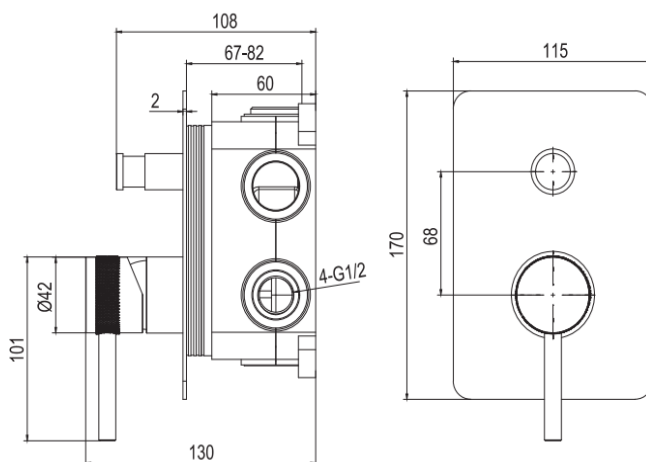

Casa Milano

TECHNICAL DATA SHEET

Casa Milano

Spain Concealed Shower Mixer Chrome

390100103354

The luxurious Spain Collection concealed shower mixer with a 2-way diverter is a sleek and functional bathroom fixture that offers convenience and versatility.

SPECIFICATIONS

Color	: Available in Chrome, Matte Gold, Matte Black, Bronze Brass, Matte Grey
Mounting	: Concealed
Operation Type	: Manual
Material	: Brass
Height (mm)	: 170
Depth (mm)	: 115
Shape	: Rectangle
Water Efficiency Rate	: ★★★★★

DRAWING

TECHNOLOGY

Leak Proof

Durable Materials

ECO Smart

5 YEARS WARRANTY

Follow us - [casamilano.com](https://www.casamilano.com)

www.casamilano.com

Email us - info@casamilanoitaly.com

WHATSAPP & TOLL FREE

800 9394