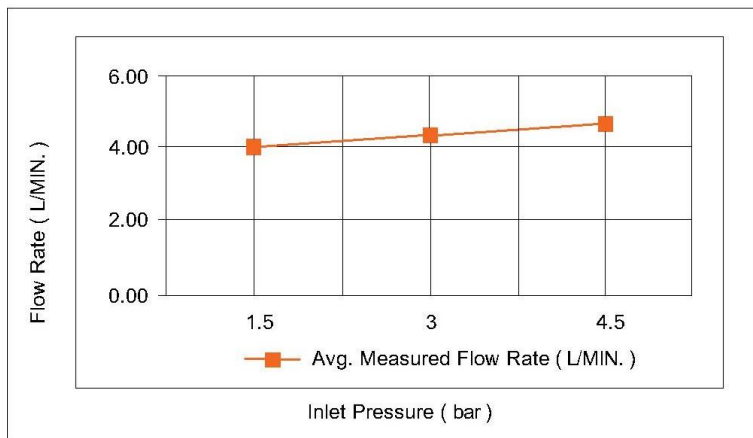

Casa Milano

TECHNICAL DATA SHEET

Casa Milano

Spain Bidet Mixer With Pop Up Waste, Bronze Brass

390100103353

The Luxurious Spain Collection Bidet Mixer is a premium bathroom fixture that combines elegance, innovation, and functionality. Crafted with attention to detail, this bidet mixer showcases a sophisticated design that complements contemporary bathroom aesthetics.

SPECIFICATIONS

Color	: Available in Matte Gold, Matte Black, Bronze Brass, Matte Grey
Mounting	: Deck Mounted
Operation Type	: Manual
Operation Pressure (bar)	: 4.5
Flow Rate (liter)	: 6.54
Tap Holes	: 1 Hole
Material	: Brass
Height (mm)	: 180
Depth (mm)	: 42
Shape	: Round
Water Efficiency Rate	: ★★★★★

FLOW CHART

DRAWING

TECHNOLOGY

Leak Proof

Durable Materials

ECO Smart

5 YEARS WARRANTY

Follow us - [casamilano.it](https://www.casamilano.it)