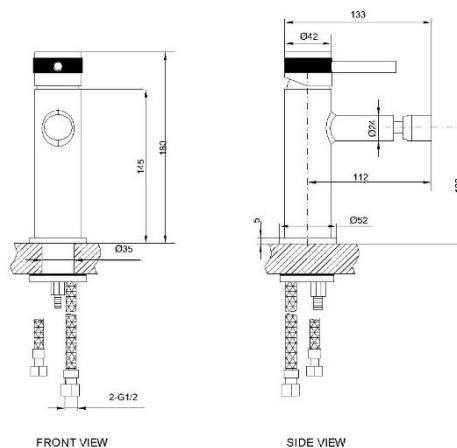

DRAWING

TECHNOLOGY

Leak Proof

Durable Materials

ECO Smart

5 YEARS WARRANTY

Follow us - [casamilano.it](https://www.casamilano.it)

www.casamilano.it

Email us - info@casamilano.it

WHATSAPP & TOLL FREE

800 9394