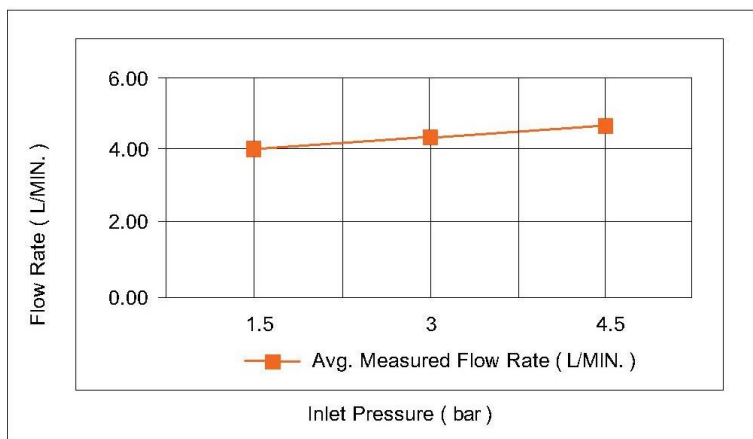

### SPECIFICATIONS

Color	: Available in Matte Gold, Matte Black, Bronze Brass, Matte Grey
Mounting	: Deck Mounted
Operation Type	: Manual
Operation Pressure (bar)	: 4.5
Flow Rate (liter)	: 6.54
Tap Holes	: 1 Hole
Material	: Brass
Height (mm)	: 180
Depth (mm)	: 42
Shape	: Round
Water Efficiency Rate	: ★★★★★

### FLOW CHART