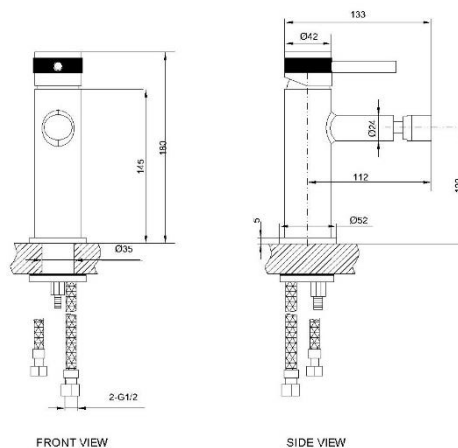

DRAWING

TECHNOLOGY

Leak Proof

Durable Materials

ECO Smart

Follow us - [casamilanouae](https://www.casamilanouae.com)

www.casamilanoitaly.com

Email us - info@casamilanoitaly.com

WHATSAPP & TOLL FREE

800 9394