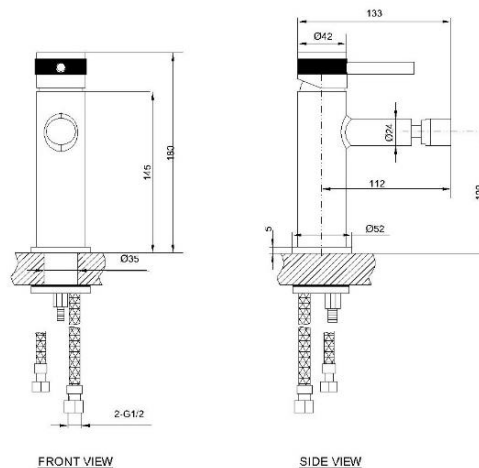

DRAWING

TECHNOLOGY

Leak Proof

Durable Materials

ECO Smart

5 YEARS WARRANTY

Follow us - casamilanouae

www.casamilanoitaly.com

Email us - info@casamilanoitaly.com

WHATSAPP & TOLL FREE

800 9394