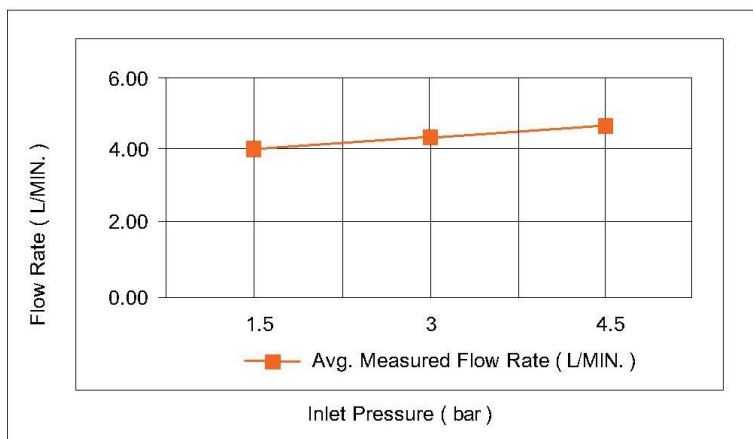

Casa Milano

TECHNICAL DATA SHEET

Casa Milano

Spain Bidet Mixer With Pop Up Waste, Matte Grey

390100103351

The Luxurious Spain Collection Bidet Mixer is a premium bathroom fixture that combines elegance, innovation, and functionality. Crafted with attention to detail, this bidet mixer showcases a sophisticated design that complements contemporary bathroom aesthetics.

SPECIFICATIONS

Color	: Available in Matte Gold, Matte Black, Bronze Brass, Matte Grey
Mounting	: Deck Mounted
Operation Type	: Manual
Operation Pressure (bar)	: 4.5
Flow Rate (liter)	: 6.54
Tap Holes	: 1 Hole
Material	: Brass
Height (mm)	: 180
Depth (mm)	: 42
Shape	: Round
Water Efficiency Rate	: ★★★★★

FLOW CHART

DRAWING

TECHNOLOGY

Leak Proof

Durable Materials

ECO Smart

5 YEARS WARRANTY

Follow us - casamilanouae