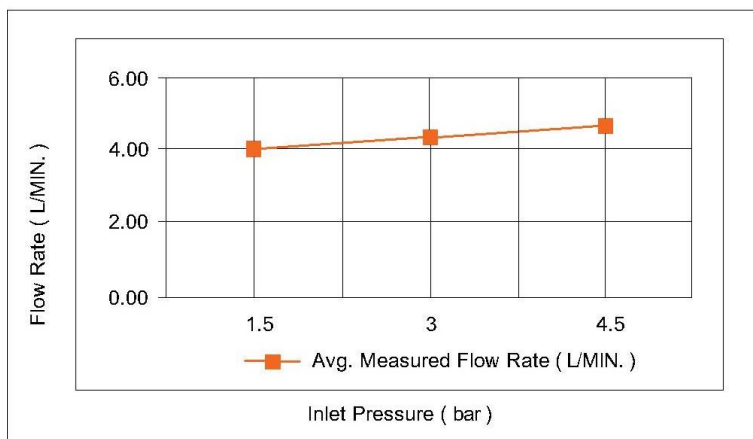

Casa Milano

TECHNICAL DATA SHEET

Casa Milano

Spain Bidet Mixer With Pop Up Waste, Matte Gold

390100103350

The Luxurious Spain Collection Bidet Mixer is a premium bathroom fixture that combines elegance, innovation, and functionality. Crafted with attention to detail, this bidet mixer showcases a sophisticated design that complements contemporary bathroom aesthetics.

SPECIFICATIONS

| | |
|--------------------------|--|
| Color | : Available in Matte Gold, Matte Black, Bronze Brass, Matte Grey |
| Mounting | : Deck Mounted |
| Operation Type | : Manual |
| Operation Pressure (bar) | : 4.5 |
| Flow Rate (liter) | : 6.54 |
| Tap Holes | : 1 Hole |
| Material | : Brass |
| Height (mm) | : 180 |
| Depth (mm) | : 42 |
| Shape | : Round |
| Water Efficiency Rate | : ★★★★★ |

FLOW CHART

DRAWING

TECHNOLOGY

Leak Proof

Durable Materials

ECO Smart

5 YEARS WARRANTY

Follow us - [casamilano.it](https://www.casamilano.it)