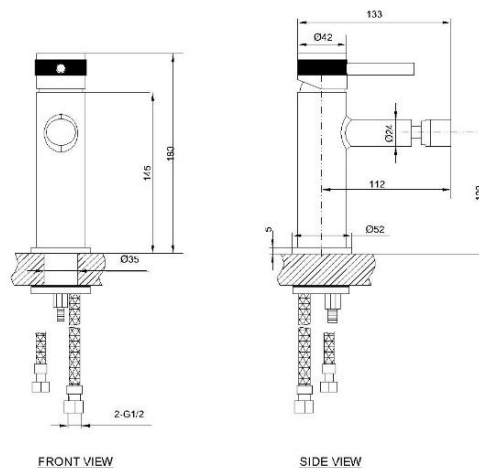

DRAWING

TECHNOLOGY

Leak Proof

Durable Materials

ECO Smart

5 YEARS WARRANTY

Follow us - [casamilano.it](https://www.casamilano.it)

www.casamilano.it

Email us - info@casamilanoitaly.com

WHATSAPP & TOLL FREE

800 9394