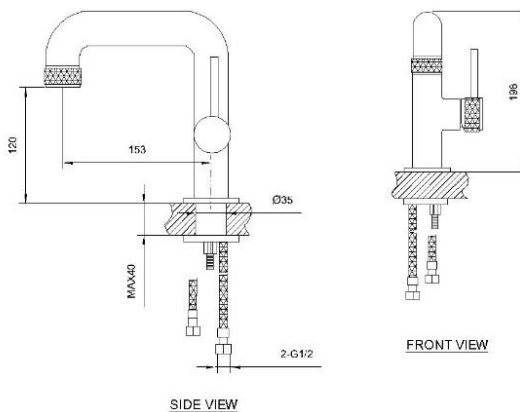

DRAWING

TECHNOLOGY

Leak Proof

Durable Materials

ECO Smart

5 YEARS WARRANTY

Follow us - [casamilano.it](https://www.casamilano.it)

www.casamilano.it

Email us - info@casamilano.it

WHATSAPP & TOLL FREE

800 9394