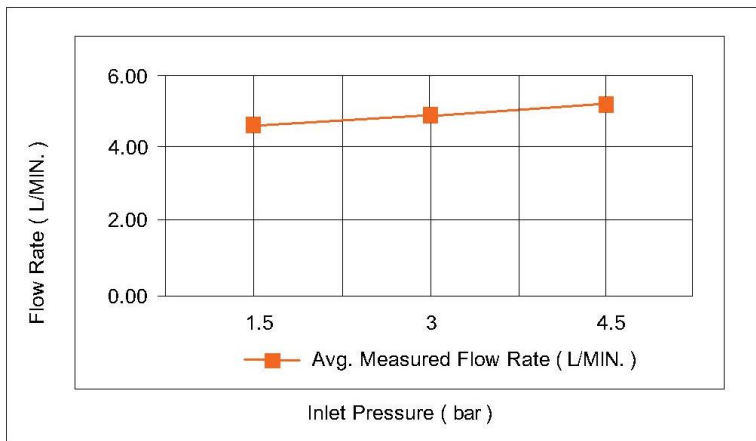

Casa Milano

TECHNICAL DATA SHEET

Casa Milano

Spain Basin Mixer With Pop Up Waste, Matte Black

390100103348

The Luxurious Spain Collection Basin Mixer brings eye-catching style to bathroom basins. Engineered with aerated spouts for better water efficiency, this tap's tall design suits basins with high edges - providing you with extra room to wash.

SPECIFICATIONS

- Color : Available in Matte Black, Matte Grey
- Mounting : Deck Mounted
- Operation Type : Manual
- Operation Pressure (bar) : 4.5
- Flow Rate (liter) : 4.88
- Tap Holes : 1 Holes
- Material : Brass
- Height (mm) : 60
- Depth (mm) : 210
- Shape : Round
- Water Efficiency Rate : ★★★★★

FLOW CHART

DRAWING

TECHNOLOGY

Leak Proof

Durable Materials

ECO Smart

5 YEARS WARRANTY

Follow us - [casamilano.it](https://www.casamilano.it)