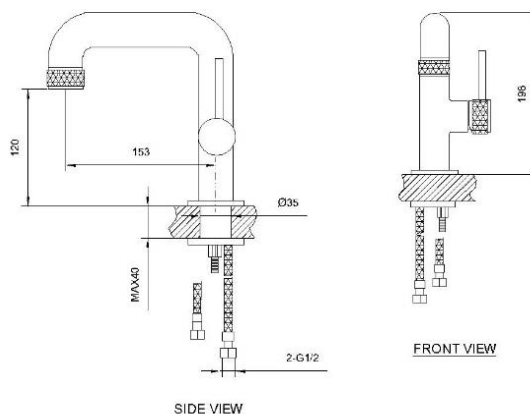

DRAWING

TECHNOLOGY

Leak Proof

Durable Materials

ECO Smart

5 YEARS WARRANTY

Follow us - [casamilanouae](https://www.casamilanouae.com)

www.casamilanoitaly.com

Email us - info@casamilanoitaly.com

WHATSAPP & TOLL FREE

800 9394