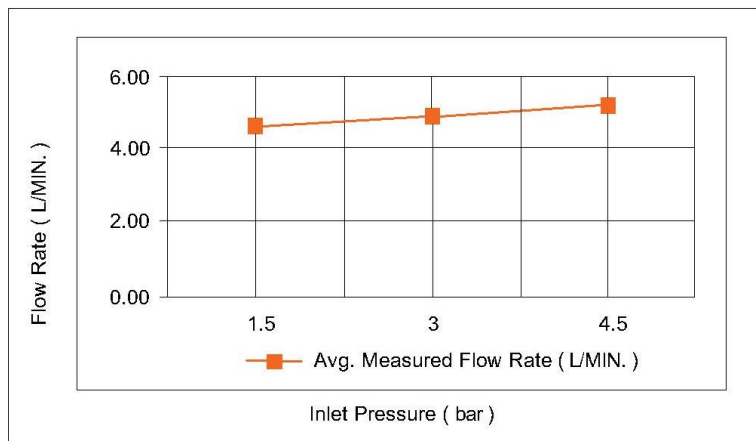

Casa Milano

TECHNICAL DATA SHEET

Casa Milano

Spain Basin Mixer With Pop Up Waste, Matte Grey

390100103347

The Luxurious Spain Collection Basin Mixer brings eye-catching style to bathroom basins. Engineered with aerated spouts for better water efficiency, this tap's tall design suits basins with high edges - providing you with extra room to wash.

SPECIFICATIONS

- Color : Available in Matte Black, Matte Grey
- Mounting : Deck Mounted
- Operation Type : Manual
- Operation Pressure (bar) : 4.5
- Flow Rate (liter) : 4.88
- Tap Holes : 1 Holes
- Material : Brass
- Height (mm) : 60
- Depth (mm) : 210
- Shape : Round
- Water Efficiency Rate : ★★★★★

FLOW CHART

DRAWING

TECHNOLOGY

Leak Proof

Durable Materials

ECO Smart

5 YEARS WARRANTY

Follow us - [casamilanouae](https://www.casamilanouae.com)