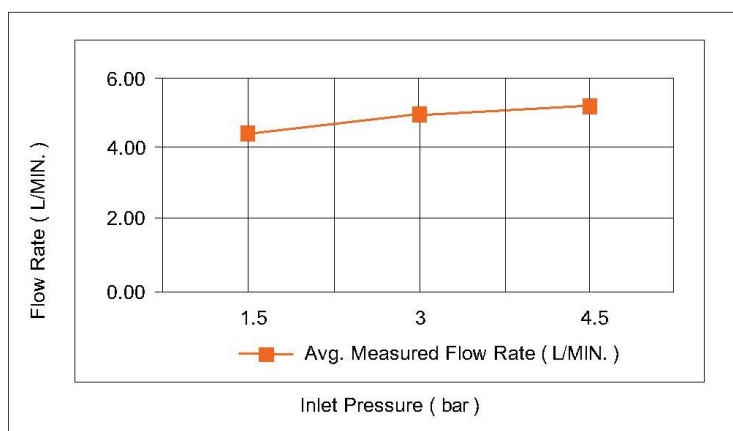

Casa Milano

TECHNICAL DATA SHEET

Casa Milano

Spain Tall Basin Mixer With Pop Up Waste Bronze Brass

390100103346

The Luxurious Spain Collection Basin Mixer, is a modern and stylish mixer tap that is designed to bring stylish convenience to any bathroom. Featuring a pop-up waste.

SPECIFICATIONS

Color	: Available in Chrome, Matte Gold, Matte Black, Bronze Brass, Matte Grey, Saffron Gold, Brushed Nickel, Rust Copper
Mounting	: Deck Mounted
Operation Type	: Manual
Flow Rate (liter)	: 4.88
Tap Holes	: 1 Holes
Material	: Brass
Height (mm)	: 299
Depth (mm)	: 102
Shape	: Round
Water Efficiency Rate	: ★★★★★

FLOW CHART

DRAWING

TECHNOLOGY

Leak Proof

Durable Materials

ECO Smart

5 YEARS WARRANTY

Follow us - [casamilanouae](https://www.casamilanouae.com)