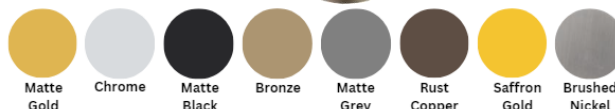

Casa Milano

TECHNICAL DATA SHEET

Casa Milano

Spain Tall Basin Mixer With Pop Up Waste Bronze Brass

390100103346

The Luxurious Spain Collection Basin Mixer, is a modern and stylish mixer tap that is designed to bring stylish convenience to any bathroom. Featuring a pop-up waste.

SPECIFICATIONS

Color	: Available in Chrome, Matte Gold, Matte Black, Bronze Brass, Matte Grey, Saffron Gold, Brushed Nickel, Rust Copper
Mounting	: Deck Mounted
Operation Type	: Manual
Flow Rate (liter)	: 4.88
Tap Holes	: 1 Holes
Material	: Brass
Height (mm)	: 299
Depth (mm)	: 102
Shape	: Round
Water Efficiency Rate	: ★★★★★