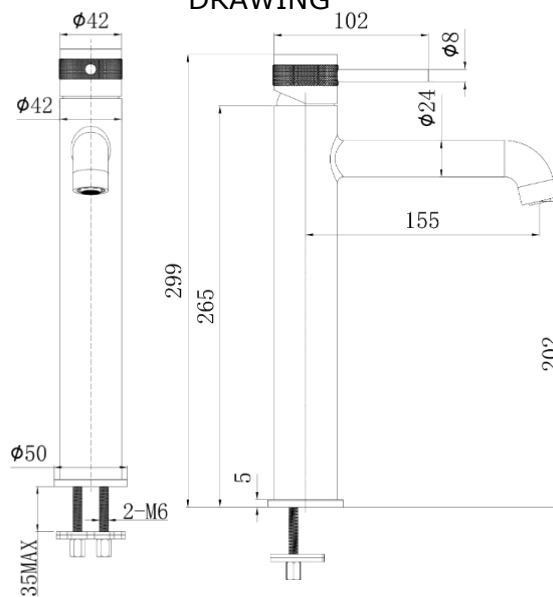

DRAWING

TECHNOLOGY

Leak Proof

Durable Materials

ECO Smart

5 YEARS WARRANTY

Follow us - [casamilanouae](https://www.casamilanouae.com)

www.casamilanoitaly.com

Email us - info@casamilanoitaly.com

WHATSAPP & TOLL FREE

800 9394