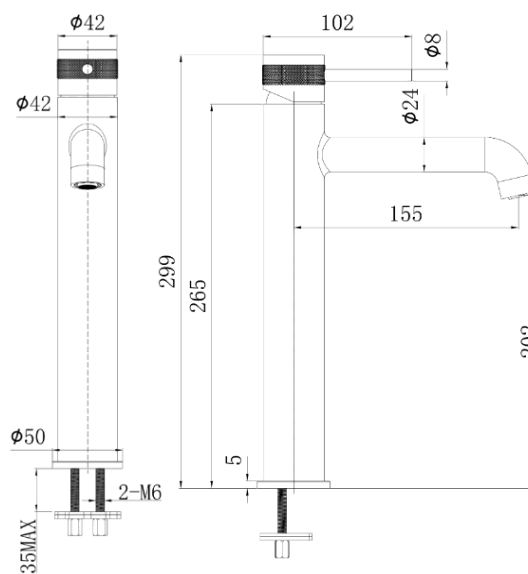

DRAWING

TECHNOLOGY

Leak Proof

Durable Materials

ECO Smart

5 YEARS WARRANTY

Follow us - [casamilanouae](https://www.casamilanouae.com)

www.casamilanoitaly.com

Email us - info@casamilanoitaly.com

WHATSAPP & TOLL FREE

800 9394