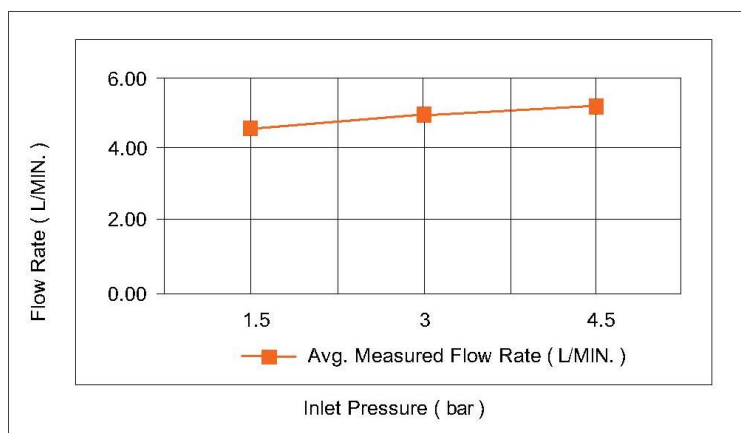

Casa Milano

TECHNICAL DATA SHEET

Casa Milano

Spain Tall Basin Mixer With Pop Up Waste Matte Black

390100103345

The Luxurious Spain Collection Basin Mixer, is a modern and stylish mixer tap that is designed to bring stylish convenience to any bathroom. Featuring a pop-up waste.

SPECIFICATIONS

Color	: Available in Chrome, Matte Gold, Matte Black, Bronze Brass, Matte Grey, Saffron Gold, Brushed Nickel, Rust Copper
Mounting	: Deck Mounted
Operation Type	: Manual
Flow Rate (liter)	: 4.88
Tap Holes	: 1 Holes
Material	: Brass
Height (mm)	: 60
Depth (mm)	: 210
Shape	: Round
Water Efficiency Rate	: ★★★★★

FLOW CHART

DRAWING

TECHNOLOGY

Leak Proof

Durable Materials

ECO Smart

5 YEARS WARRANTY

Follow us - [casamilanouae](https://www.casamilanouae.com)