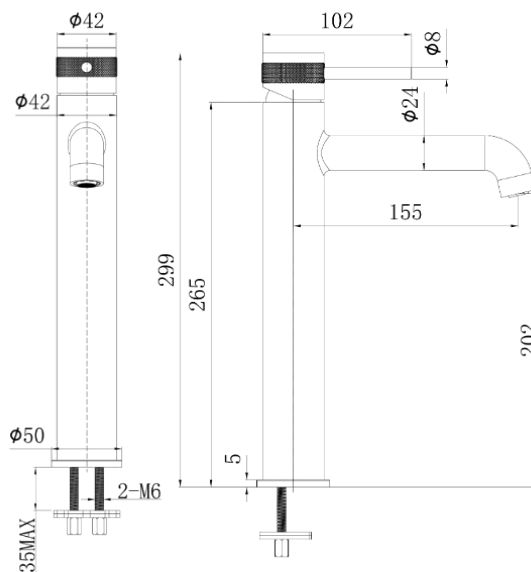

DRAWING

TECHNOLOGY

Leak Proof

Durable Materials

ECO Smart

5 YEARS WARRANTY

Follow us - [casamilanouae](https://www.casamilanouae.com)

www.casamilanoitaly.com

Email us - info@casamilanoitaly.com

WHATSAPP & TOLL FREE

800 9394