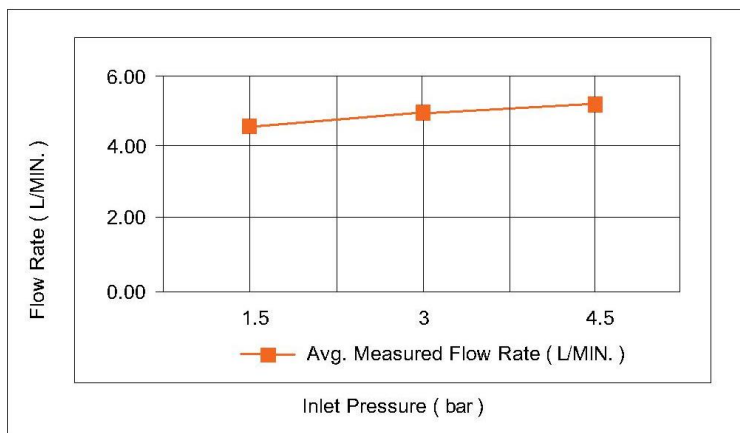

Casa Milano

TECHNICAL DATA SHEET

Casa Milano

Spain Tall Basin Mixer With Pop Up Waste Matte Grey

390100103344

The Luxurious Spain Collection Basin Mixer, is a modern and stylish mixer tap that is designed to bring stylish convenience to any bathroom. Featuring a pop-up waste.

SPECIFICATIONS

Color	: Available in Chrome, Matte Gold, Matte Black, Bronze Brass, Matte Grey, Saffron Gold, Brushed Nickel, Rust Copper
Mounting	: Deck Mounted
Operation Type	: Manual
Flow Rate (liter)	: 4.88
Tap Holes	: 1 Holes
Material	: Brass
Height (mm)	: 102
Depth (mm)	: 299
Shape	: Round
Water Efficiency Rate	: ★★★★★

FLOW CHART

DRAWING

TECHNOLOGY

Leak Proof

Durable Materials

ECO Smart

5 YEARS WARRANTY

Follow us - [casamilanouae](https://www.casamilanouae.com)