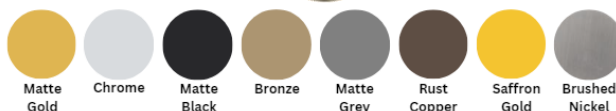

Casa Milano

TECHNICAL DATA SHEET

Casa Milano

Spain Tall Basin Mixer With Pop Up Waste Matte Gold

390100103343

The Luxurious Spain Collection Basin Mixer, is a modern and stylish mixer tap that is designed to bring stylish convenience to any bathroom. Featuring a pop-up waste.

SPECIFICATIONS

- Color : Available in Chrome, Matte Gold, Matte Black, Bronze Brass, Matte Grey, Saffron Gold, Brushed Nickel, Rust Copper
- Mounting : Deck Mounted
- Operation Type : Manual
- Flow Rate (liter) : 4.88
- Tap Holes : 1 Holes
- Material : Brass
- Height (mm) : 299
- Depth (mm) : 102
- Shape : Round
- Water Efficiency Rate : ★★★★★