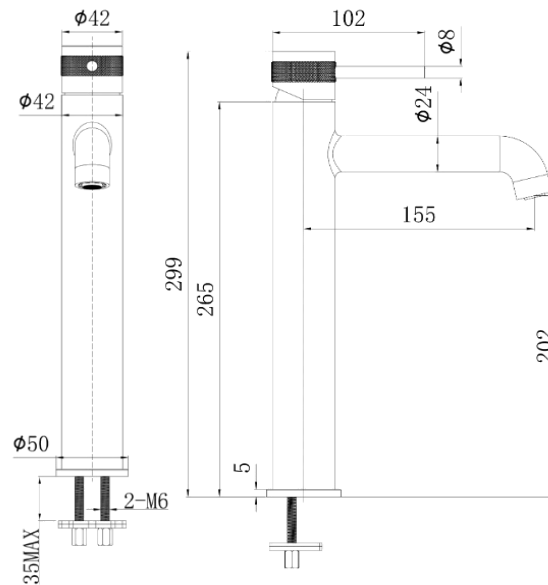

DRAWING

TECHNOLOGY

Leak Proof

Durable Materials

ECO Smart

5 YEARS WARRANTY

Follow us - [casamilanouae](https://www.casamilanouae.com)

www.casamilanoitaly.com

Email us - info@casamilanoitaly.com

WHATSAPP & TOLL FREE

800 9394