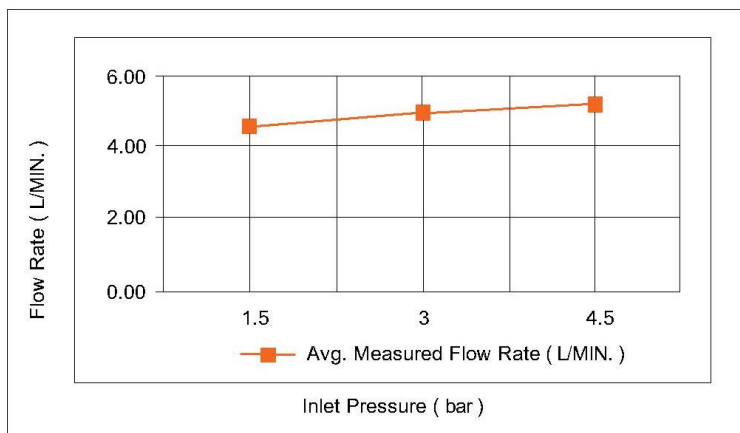

Casa Milano

TECHNICAL DATA SHEET

Casa Milano

Spain Tall Basin Mixer With Pop Up Waste Matte Gold

390100103343

The Luxurious Spain Collection Basin Mixer, is a modern and stylish mixer tap that is designed to bring stylish convenience to any bathroom. Featuring a pop-up waste.

SPECIFICATIONS

- Color : Available in Chrome, Matte Gold, Matte Black, Bronze Brass, Matte Grey, Saffron Gold, Brushed Nickel, Rust Copper
- Mounting : Deck Mounted
- Operation Type : Manual
- Flow Rate (liter) : 4.88
- Tap Holes : 1 Holes
- Material : Brass
- Height (mm) : 299
- Depth (mm) : 102
- Shape : Round
- Water Efficiency Rate : ★★★★★

FLOW CHART

DRAWING

TECHNOLOGY

Leak Proof

Durable Materials

ECO Smart

5 YEARS WARRANTY

Follow us - [casamilanouae](https://www.casamilanouae.com)