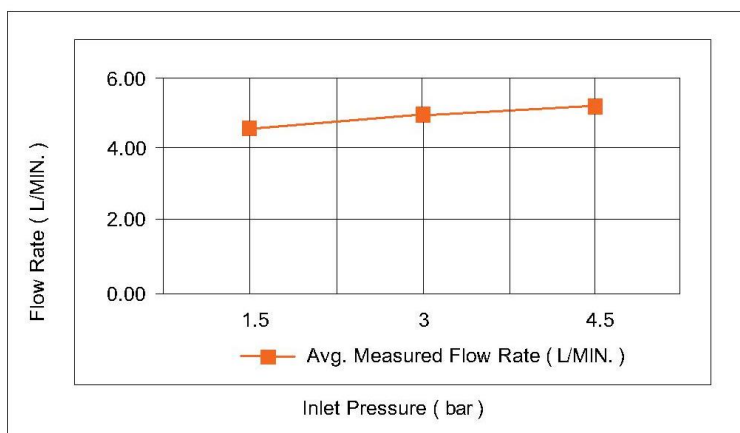

Casa Milano

TECHNICAL DATA SHEET

Casa Milano

Spain Tall Basin Mixer With Pop Up Waste Chrome

390100103342

The Luxurious Spain Collection Basin Mixer, is a modern and stylish mixer tap that is designed to bring stylish convenience to any bathroom. Featuring a pop-up waste.

SPECIFICATIONS

Color	: Available in Chrome, Matte Gold, Matte Black, Bronze Brass, Matte Grey, Saffron Gold, Brushed Nickel, Rust Copper
Mounting	: Deck Mounted
Operation Type	: Manual
Flow Rate (liter)	: 4.88
Tap Holes	: 1 Holes
Material	: Brass
Height (mm)	: 299
Depth (mm)	: 102
Shape	: Round
Water Efficiency Rate	: ★★★★★

FLOW CHART

DRAWING

TECHNOLOGY

Leak Proof

Durable Materials

ECO Smart

5 YEARS WARRANTY

Follow us - [casamilanouae](https://www.casamilanouae.com)