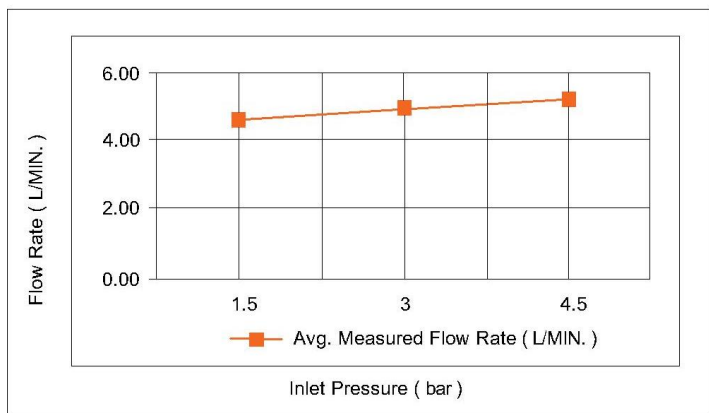

Casa Milano

TECHNICAL DATA SHEET

Casa Milano

Spain Basin Mixer With Pop Up Waste Bronze Brass

390100103341

The Luxurious Spain Collection Basin Mixer, is a modern and stylish mixer tap that is designed to bring stylish convenience to any bathroom. Featuring a pop-up waste.

SPECIFICATIONS

Color	: Available in Chrome, Matte Gold, Matte Black, Bronze Brass, Matte Grey, Saffron Gold, Brushed Nickel, Rust Copper
Mounting	: Deck Mounted
Operation Type	: Manual
Flow Rate (liter)	: 4.88
Tap Holes	: 1 Holes
Material	: Brass
Height (mm)	: 179
Depth (mm)	: 102
Shape	: Round
Water Efficiency Rate	: ★★★★★

FLOW CHART

DRAWING

TECHNOLOGY

Leak Proof

Durable Materials

ECO Smart

5 YEARS WARRANTY

Follow us - casamilanouae