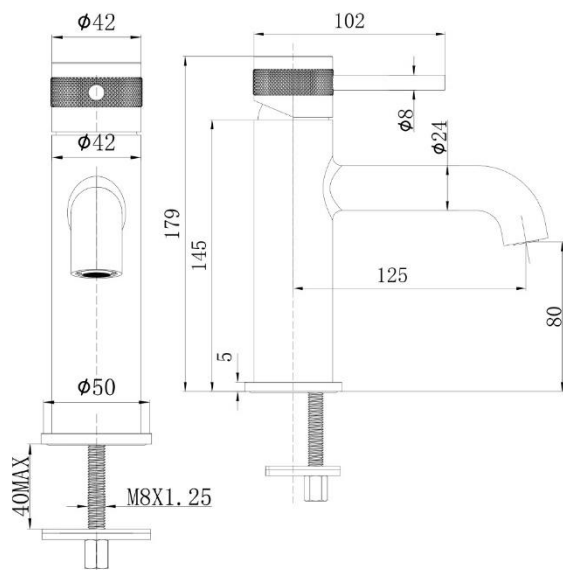

DRAWING

TECHNOLOGY

Leak Proof

Durable Materials

ECO Smart

5 YEARS WARRANTY

Follow us - casamilanouae

www.casamilanoitaly.com

Email us - info@casamilanoitaly.com

WHATSAPP & TOLL FREE

800 9394