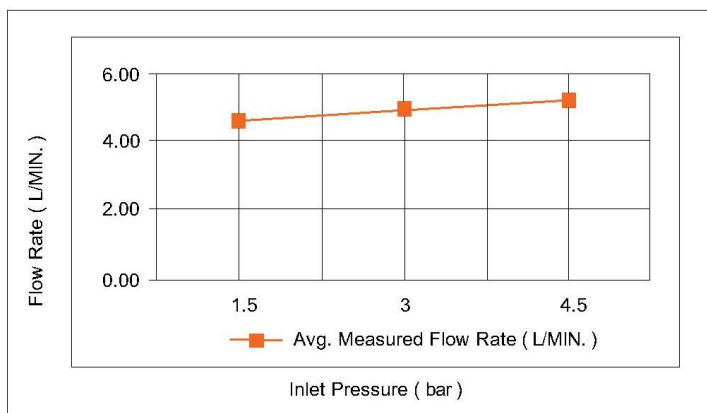

Casa Milano

TECHNICAL DATA SHEET

Casa Milano

Spain Basin Mixer With Pop Up Waste Matte Black

390100103340

The Luxurious Spain Collection Basin Mixer, is a modern and stylish mixer tap that is designed to bring stylish convenience to any bathroom. Featuring a pop-up waste.

SPECIFICATIONS

Color	: Available in Chrome, Matte Gold, Matte Black, Bronze Brass, Matte Grey, Saffron Gold, Brushed Nickel, Rust Copper
Mounting	: Deck Mounted
Operation Type	: Manual
Flow Rate (liter)	: 4.88
Tap Holes	: 1 Holes
Material	: Brass
Height (mm)	: 179
Depth (mm)	: 102
Shape	: Round
Water Efficiency Rate	: ★★★★★

FLOW CHART

DRAWING

TECHNOLOGY

Leak Proof

Durable Materials

ECO Smart

5 YEARS WARRANTY

Follow us - casamilanouae