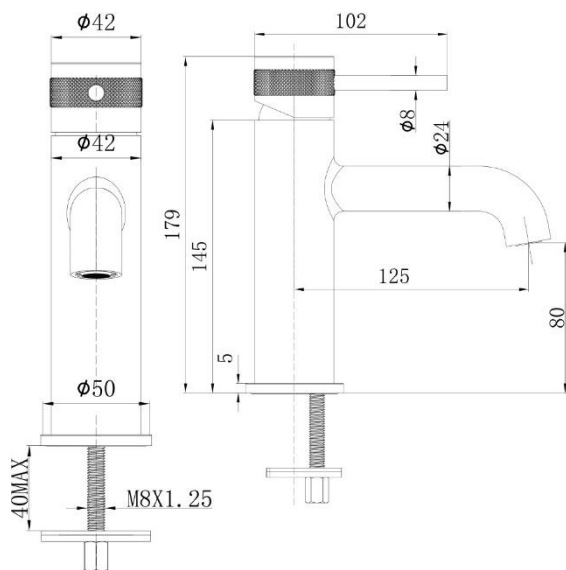

DRAWING

TECHNOLOGY

Leak Proof

Durable Materials

ECO Smart

5 YEARS WARRANTY

Follow us - casamilanouae

www.casamilanoitaly.com

Email us - info@casamilanoitaly.com

WHATSAPP & TOLL FREE

800 9394