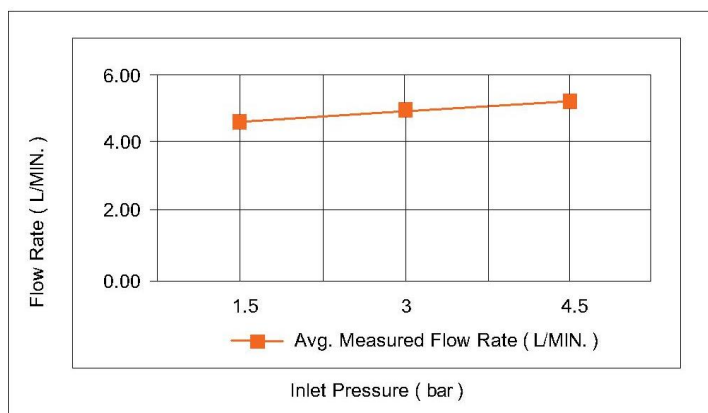

### SPECIFICATIONS

Color	: Available in Chrome, Matte Gold, Matte Black, Bronze Brass, Matte Grey, Saffron Gold, Brushed Nickel, Rust Copper
Mounting	: Deck Mounted
Operation Type	: Manual
Flow Rate (liter)	: 4.88
Tap Holes	: 1 Holes
Material	: Brass
Height (mm)	: 179
Depth (mm)	: 102
Shape	: Round
Water Efficiency Rate	: ★★★★★

### FLOW CHART