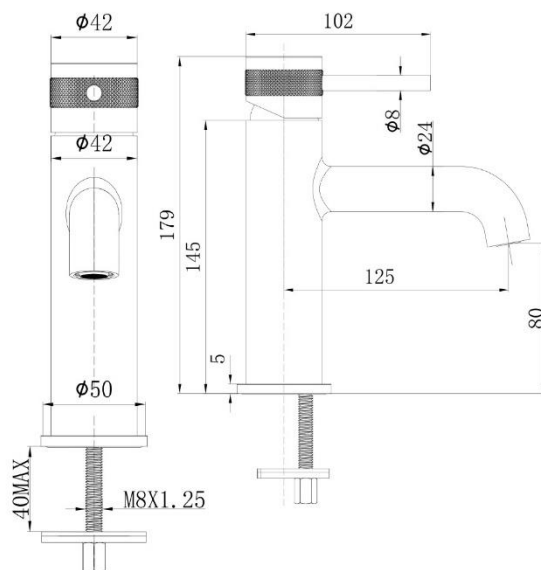

### SPECIFICATIONS

Color	: Available in Chrome, Matte Gold, Matte Black, Bronze Brass, Matte Grey, Saffron Gold, Brushed Nickel, Rust Copper
Mounting	: Deck Mounted
Operation Type	: Manual
Flow Rate (liter)	: 4.88
Tap Holes	: 1 Holes
Material	: Brass
Height (mm)	: 179
Depth (mm)	: 102
Shape	: Round
Water Efficiency Rate	: ★★★★★

### FLOW CHART

### DRAWING