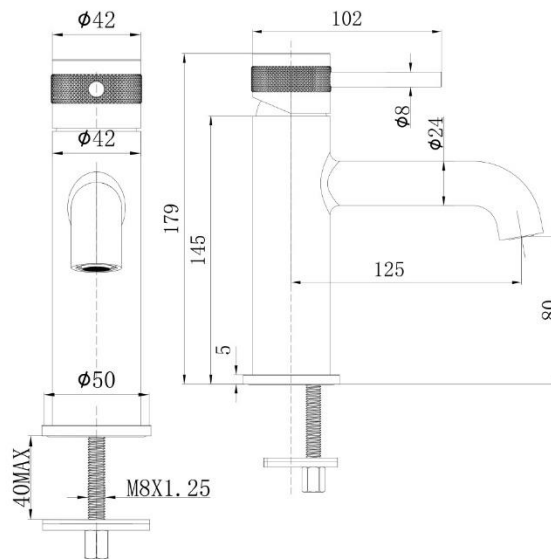

### SPECIFICATIONS

- Color : Available in Chrome, Matte Gold, Matte Black, Bronze Brass, Matte Grey, Saffron Gold, Brushed Nickel, Rust Copper
- Mounting : Deck Mounted
- Operation Type : Manual
- Flow Rate (liter) : 4.88
- Tap Holes : 1 Holes
- Material : Brass
- Height (mm) : 179
- Depth (mm) : 102
- Shape : Round
- Water Efficiency Rate : ★★★★★

### FLOW CHART

### DRAWING