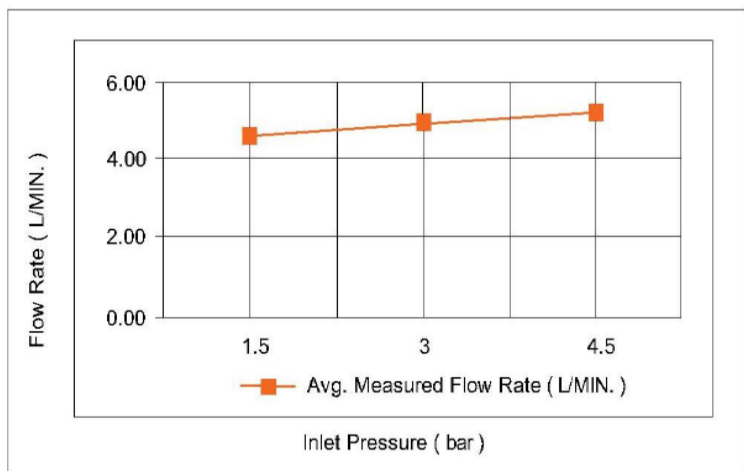

### SPECIFICATIONS

- Color : Available in Chrome, Matte Gold, Matte Black, Bronze Brass, Matte Grey, Saffron Gold, Brushed Nickel, Rust Copper
- Mounting : Deck Mounted
- Operation Type : Manual
- Flow Rate (liter) : 4.88
- Tap Holes : 1 Holes
- Material : Brass
- Height (mm) : 179
- Depth (mm) : 102
- Shape : Round
- Water Efficiency Rate : ★★★★★

### FLOW CHART