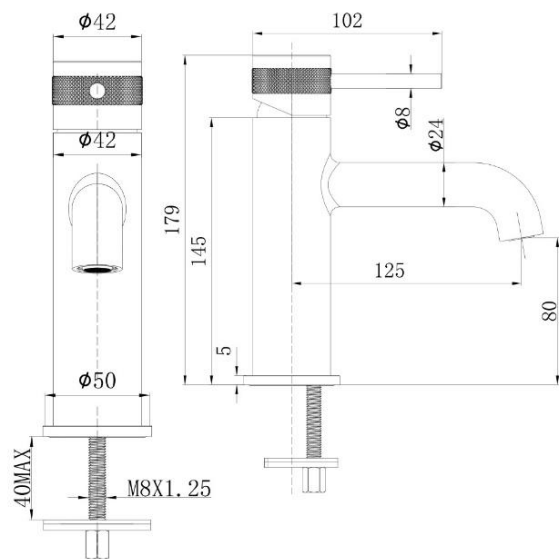

### SPECIFICATIONS

Color	: Available in Chrome, Matte Gold, Matte Black, Bronze, Matte Grey, Saffron gold, Brushed Nickel, Rust Copper
Mounting	: Deck Mounted
Operation Type	: Manual
Flow Rate (liter)	: 4.88
Tap Holes	: 1 Holes
Material	: Brass
Height (mm)	: 179
Depth (mm)	: 102
Shape	: Round
Water Efficiency Rate	: ★★★★★

### FLOW CHART

### DRAWING