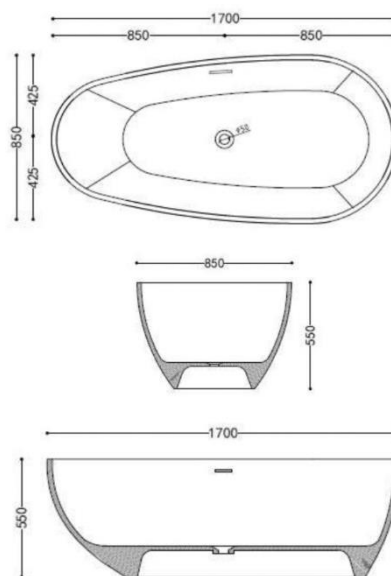

Casa Milano

TECHNICAL DATA SHEET

Casa Milano

OCEANIA BATH TUB

390100101249

The Oceania free-standing bathtub with ice crack texture is made of cast stone, which brings high harness and the ability to dry quickly, so bacterial can't survive. The Design combines technology, stylish and practical. The irregular oval shape with smooth line, looks like nest, you may feel free and relaxed.

SPECIFICATIONS

Color	: Matte White
Mounting	: Free Standing
Material	: Cast Stone
Height (mm)	: 550
Width (mm)	: 1700
Shape	: Oval

DRAWING

TECHNOLOGY

Leak Proof

Durable Materials

ECO Smart

5 YEARS WARRANTY