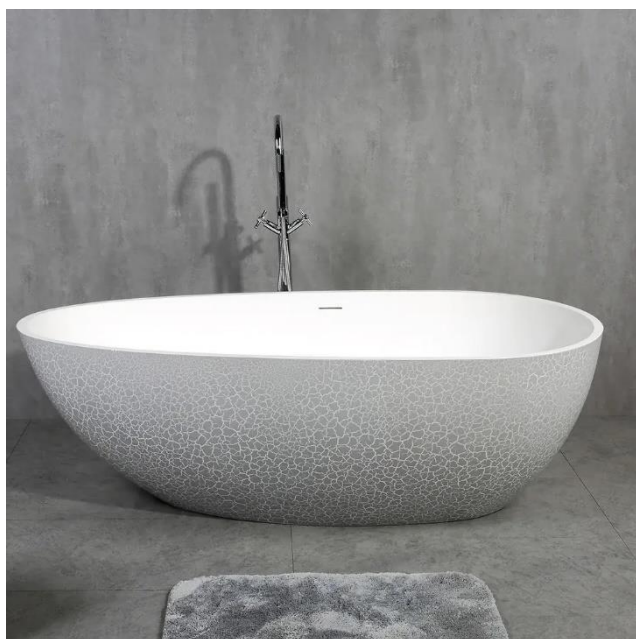

Casa Milano

TECHNICAL DATA SHEET

Casa Milano

OCEANIA BATH TUB

390100101249

The Oceania free-standing bathtub with ice crack texture is made of cast stone, which brings high harness and the ability to dry quickly, so bacterial can't survive. The Design combines technology, stylish and practical. The irregular oval shape with smooth line, looks like nest, you may feel free and relaxed.

SPECIFICATIONS

Color	: Matte White
Mounting	: Free Standing
Material	: Cast Stone
Height (mm)	: 550
Width (mm)	: 1700
Shape	: Oval

DRAWING

TECHNOLOGY

Leak Proof

Durable Materials

ECO Smart

5 YEARS WARRANTY