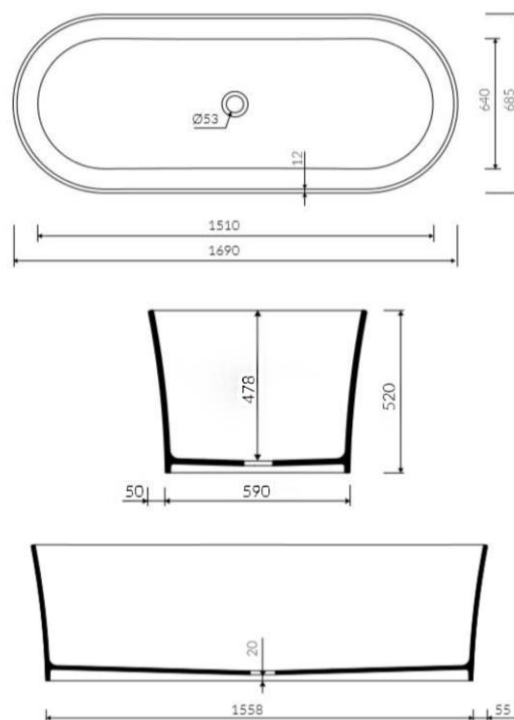

Casa Milano

TECHNICAL DATA SHEET

Casa Milano

WEGA BATHTUB

390100100704

This freestanding bathtub is the epitome of luxury. The smooth, white surface is inviting and elegant, while the curved shape provides ample space for relaxation.

SPECIFICATIONS

Color	: Matte White
Type	: Bath Tub
Material	: Acrylic
Height (mm)	: 520
Width (mm)	: 1690
Shape	: Round

DRAWING

TECHNOLOGY

Leak Proof

Durable Materials

ECO Smart

5
YEARS
WARRANTY