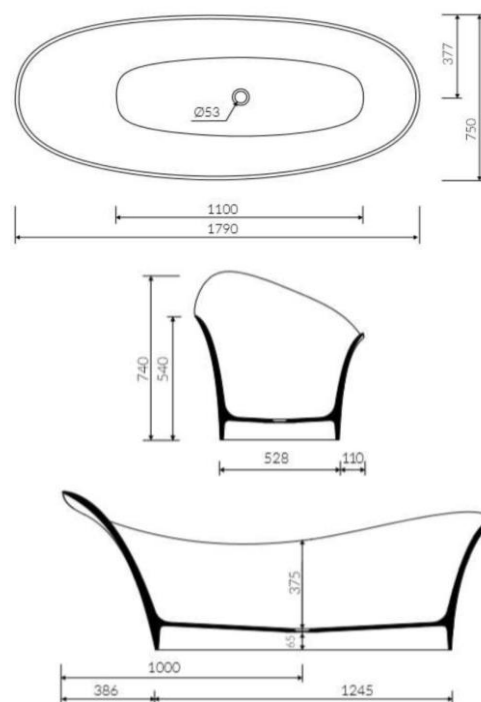

Casa Milano

TECHNICAL DATA SHEET

Casa Milano

ALICE 1 BATHTUB

390100100702

This Bathtub embraces a minimalist approach, yet exudes an air of lavish sophistication. It's seamless, Free standing and has a curved shape. It is made of acrylic or fiberglass and has a smooth, glossy finish.

SPECIFICATIONS

Color	: Matte White
Type	: Bath Tub
Material	: Acrylic
Height (mm)	: 740
Width (mm)	: 1790
Shape	: Round

DRAWING

TECHNOLOGY

Leak Proof

Durable Materials

ECO Smart

5
YEARS
WARRANTY