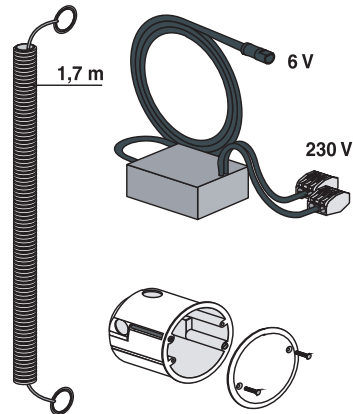

SANIT Compact power supply 230V AC/6V DC

Item number

03.158.00..0000

Product description

Compact power supply 230V AC/6V DC for the single power supply of electrical WC control systems for concealed cisterns with small access opening, for installation in drywalls with a wall thickness without tiles of maximum 25 mm

consisting of: concealed socket for drywall installation, external d:72.5 mm, depth 73 mm with power supply 230V AC/6V DC, with white plastic cover d:84 mm, with screws, with 230V AC cable connections, with 1 cable 2.1 m long and special 2-pin 6V DC plug, with empty pipe 1.7 m long incl. pull cord, with CE mark, packed in a box

The power supply unit must be installed outside the cistern, taking into account the regulations regarding safe areas for electrical installations in sanitary rooms.